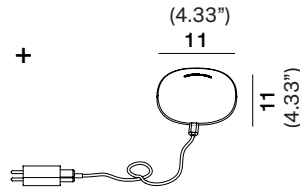

# CHIARDILUNA™

TABLE

TYPE:

PROJECT NAME:

Chiardiluna L16T1

Wireless Charger  
(Included)

Wireless charger can also charge smartphones with wireless charging capability

Light Source	LED
Power max	3.3 Watt
Kelvin	2700
Dimmer	touch 3 steps
Lumen	260/190/130
IP	44
CRI	90
Voltage	120V

Battery life			
Light	100%	6 hours	3.3W
Light	70%	9 hours	2.2W
Light	40%	15 hours	1.4W

Finish

Carrying Strap Finish

White

White

Green

Brown

Gray