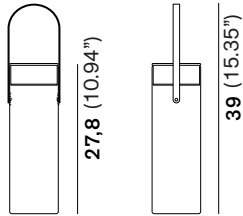

# CHIARDILUNA™

TABLE

TYPE:

PROJECT NAME:

Chiardiluna L16T1

Wireless Charger  
(Included)

Wireless charger can also charge smartphones with wireless charging capability

Light Source	LED
Power max	3.3 Watt
Kelvin	2700
Dimmer	touch 3 steps
Lumen	260/190/130
IP	44
CRI	90
Voltage	120V

Battery life			
Light	100%	6 hours	3.3W
Light	70%	9 hours	2.2W
Light	40%	15 hours	1.4W

Finish

Carrying Strap Finish

White

White

Green

Brown

Gray