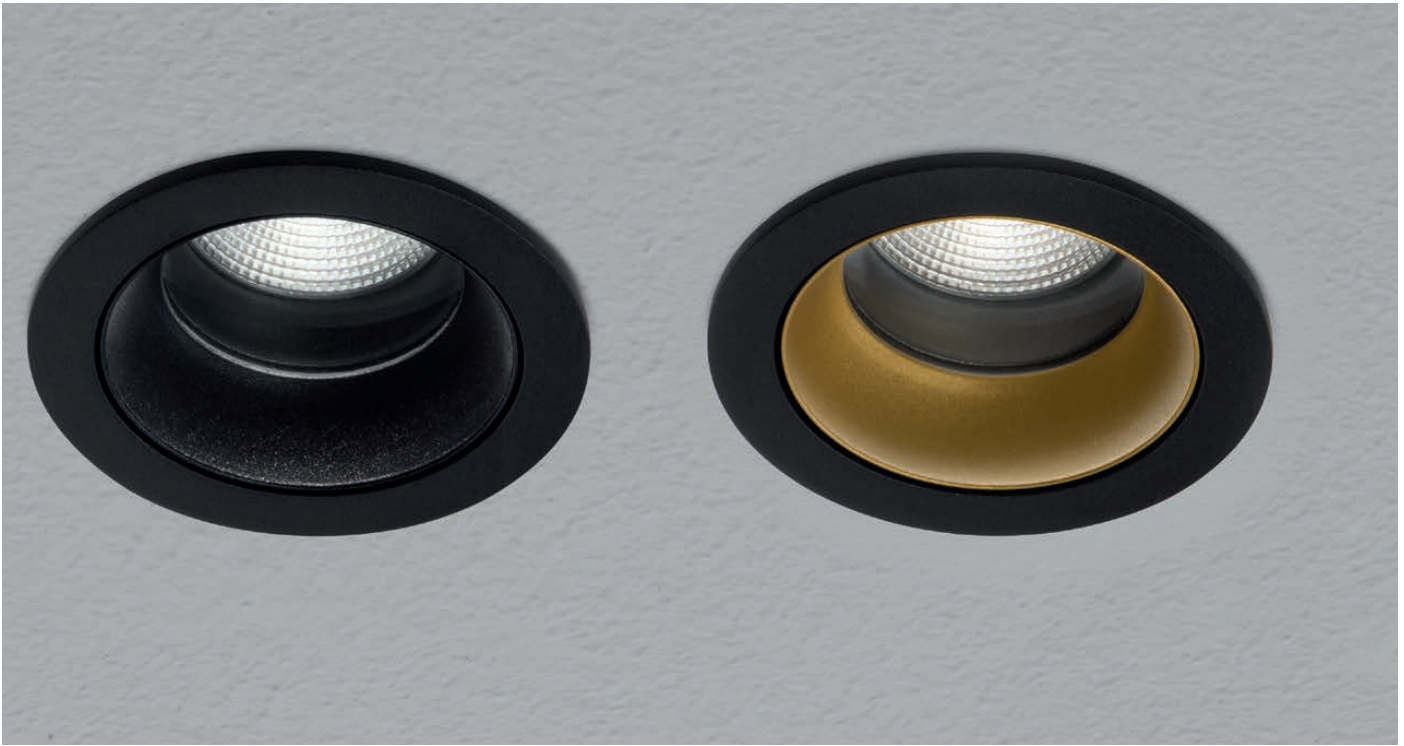

CHIC™

RECESSED LED

TYPE:

PROJECT NAME:

CHIC

RECESSED

White, black and gold dandify Chic, a recessed aluminium light available in two different shapes, Tondo and Quadro. Complete with a clear diffuser, it is equipped with a high efficiency LED light source and a remote driver. Its degree of protection against the penetration of dust, solid objects and liquids is IP44.

SPECIFICATION SHEET

	(see table)
TC	3000K / 4000K
IP	44
CRI	93
EEL	A+
RG	1
02	Matte black
02 / 13	Matte black/Gold
08	Satin white
08 / 02	Satin white/Matte black
D	Driver included
	Intertek

CHIC™

RECESSED LED