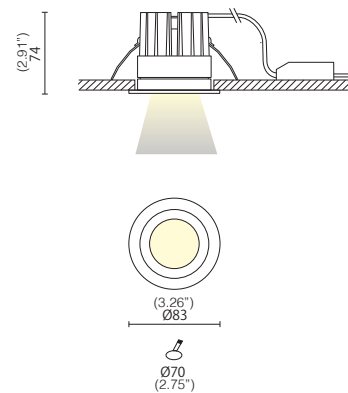

CHIC™

RECESSED LED

TYPE:

PROJECT NAME:

CHIC

RECESSED

White, black and gold dandify Chic, a recessed aluminium light available in two different shapes, Tondo and Quadro. Complete with a clear diffuser, it is equipped with a high efficiency LED light source and a remote driver. Its degree of protection against the penetration of dust, solid objects and liquids is IP44.

TYPE:

PROJECT NAME:

CHICTONDO

CODE	W	Lm (3000K)	
L25A5-605.07...	7	560	50°
L25A5-605.10...	10	740	50°

/DIMM2 DALI dimmer
/DIMM3 DIM-switch dimmer

SPECIFICATION SHEET

CHIC™

RECESSED LED

TYPE:

PROJECT NAME:

CHICQUADRO

CODE	W	Lm (3000K)	
L25A5-606.07...	7	560	40°
L25A5-606.10...	10	740	40°

/DIMM2 DALI dimmer
/DIMM3 DIM-switch dimmer

SPECIFICATION SHEET