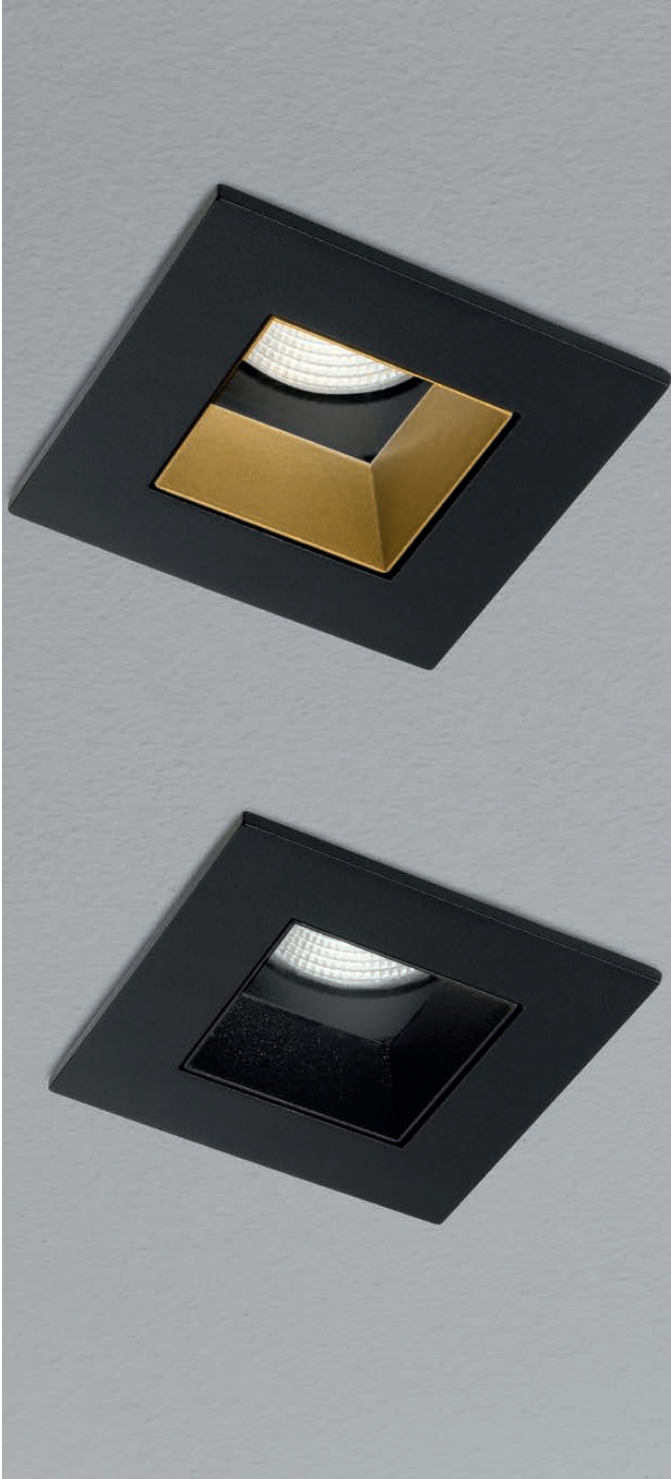

CHIC™

RECESSED LED

TYPE:

PROJECT NAME:

CHIC

RECESSED

White, black and gold dandify Chic, a recessed aluminium light available in two different shapes, Tondo and Quadro. Complete with a clear diffuser, it is equipped with a high efficiency LED light source and a remote driver. Its degree of protection against the penetration of dust, solid objects and liquids is IP44.

SPECIFICATION SHEET

	(see table)
TC	3000K / 4000K
IP	44
CRI	93
EEL	A+
RG	1
02	Matte black
02 / 13	Matte black/Gold
08	Satin white
08 / 02	Satin white/Matte black
D	Driver included
	Intertek

CHIC™

RECESSED LED

TYPE:

PROJECT NAME:

CHICTONDO

CODE	W	Lm (3000K)	
L25A5-605.07...	7	560	50°
L25A5-605.10...	10	740	50°

/DIMM2 DALI dimmer
/DIMM3 DIM-switch dimmer

SPECIFICATION SHEET

CHIC™

RECESSED LED

TYPE:

PROJECT NAME:

CHICQUADRO

CODE	W	Lm (3000K)	
L25A5-606.07...	7	560	40°
L25A5-606.10...	10	740	40°

/DIMM2 DALI dimmer
/DIMM3 DIM-switch dimmer

SPECIFICATION SHEET