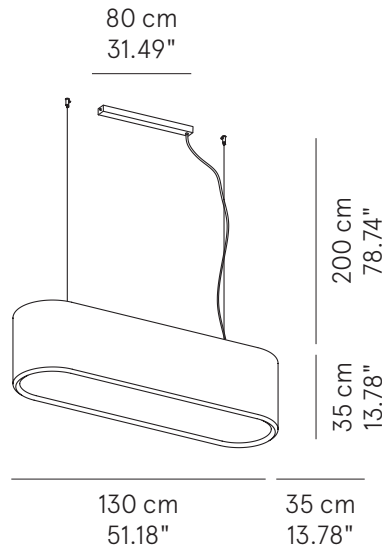

CILINDRO PLUS OVAL 130