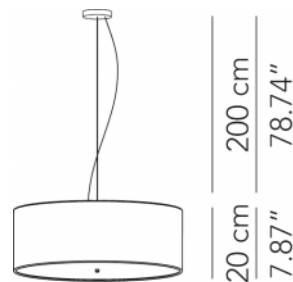

SUSPENSION

TYPE:

PROJECT NAME:

Pendant lamp - ø 60	ø 60 x 20 cm 2,2 Kg	lamp type 1xE26 LED 70W	L82CILESP060C01
	ø 60 x 20 cm 2,2 Kg	lamp type 3xE26 LED 70W	L82CILESP060C02
Pendant lamp - ø 60	ø 60 x 20 cm 2,2 Kg	lamp type 1 led module 23W luminous efficacy 3628 Lm light colour 2700 K cri >80	L82CILESP060C06
Pendant lamp - ø 70	ø 70 x 32 cm 3,5 Kg	lamp type 1xE26 LED 70W	L82CILESP070C01
	ø 70 x 32 cm 3,5 Kg	lamp type 3xE26 LED 70W	L82CILESP070C02
Pendant lamp - ø 70	ø 70 x 32 cm 3,5 Kg	lamp type 1 led module 23W luminous efficacy 3628 Lm light colour 2700 K cri >80	L82CILESP070C06

Fixture comes with a 4" backplate that mounts to a standard junction box.

Please note: 277V is only compatible with 0-10V dimming. Screw-in bulbs are only compatible with 120V with LTE dimming.

CILINDRO 60