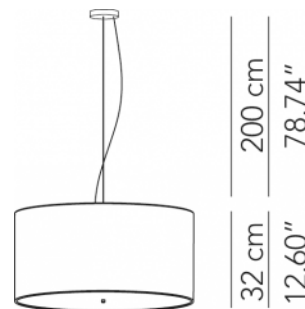

Fixture comes with a 4" backplate that mounts to a standard junction box.

Please note: 277V is only compatible with 0-10V dimming. Screw-in bulbs are only compatible with 120V with LTE dimming.

CILINDRO 60

60 cm
23.62"

CILINDRO 70

70 cm
27.56"

CILINDRO™

SUSPENSION

TYPE:

PROJECT NAME:

Pendant lamp - ø 100	ø 100 x 30 cm 7 Kg	lamp type 4xE26 LED 105W	L82CILESP100C01
Pendant lamp - ø 100	ø 100 x 30 cm 7 Kg	lamp type 1 led module 23W luminous efficacy 3628 Lm light colour 2700 K cri >80	L82CILESP100C08
Pendant lamp - ø 100	ø 100 x 30 cm 7 Kg	lamp type 1 led module 57W luminous efficacy 8750 Lm light colour 2700 K cri >80	L82CILESP100C11
Pendant lamp - ø 120	ø 120 x 30 cm 14 Kg	lamp type 4xE26 LED 105W	L82CILESP120C01
Pendant lamp - ø 120	ø 120 x 30 cm 14 Kg	lamp type 1 led module 23W luminous efficacy 3628 Lm light colour 2700 K cri >80	L82CILESP120C08