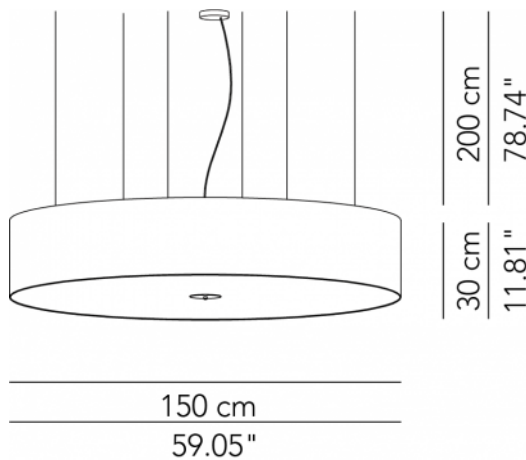

CILINDRO 100

200 cm
78.74"
30 cm
11.81"

100 cm
39.37"

CILINDRO 120

200 cm
78.74"
30 cm
11.81"

120 cm
47.24"

SPECIFICATION SHEET

CILINDRO™

SUSPENSION

TYPE:

PROJECT NAME:

Pendant lamp - ø 150	ø 150 x 30 cm 25 Kg	lamp type 6xE26 LED 105W	L82CILESP150C01
Pendant lamp - ø 150	ø 150 x 30 cm 25 Kg	lamp type 1 led module 88.2W luminous efficacy 12380 Lm light colour 2700 K cri >80	L82CILESP150C08
Cilindro Lost 25	Ø 25 x 130 cm weight 5 Kg	lamp type 1 x E26 / 6 x E26 max watt 1 x 105 W HES / 6 x 28 W HES	

Fixture comes with a 4" backplate that mounts to a standard junction box.

Please note: 277V is only compatible with 0-10V dimming. Screw-in bulbs are only compatible with 120V with LTE dimming.

CILINDRO 150