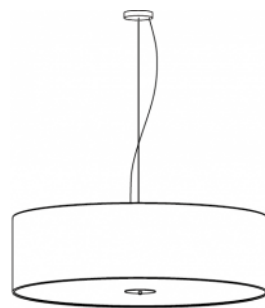

CILINDRO™

SUSPENSION

TYPE:

PROJECT NAME:

Pendant lamp - ø 100	ø 100 x 30 cm 7 Kg	lamp type 4xE26 LED 105W	L82CILESP100C01
Pendant lamp - ø 100	ø 100 x 30 cm 7 Kg	lamp type 1 led module 23W luminous efficacy 3628 Lm light colour 2700 K cri >80	L82CILESP100C08
Pendant lamp - ø 100	ø 100 x 30 cm 7 Kg	lamp type 1 led module 57W luminous efficacy 8750 Lm light colour 2700 K cri >80	L82CILESP100C11
Pendant lamp - ø 120	ø 120 x 30 cm 14 Kg	lamp type 4xE26 LED 105W	L82CILESP120C01
Pendant lamp - ø 120	ø 120 x 30 cm 14 Kg	lamp type 1 led module 23W luminous efficacy 3628 Lm light colour 2700 K cri >80	L82CILESP120C08

ORDERING INFO

Model (Order Code)

Finish

LED

Voltage

Dimming

- ☐ 2700K
- ☐ 3000K
- ☐ 4000K

- ☐ 120V
- ☐ 277V

- ☐ LTE (Leading/Trailing Edge Dim)
- ☐ 010V (0-10V)

Fixture comes with a 4" backplate that mounts to a standard junction box.

Please note: 277V is only compatible with 0-10V dimming. Screw-in bulbs are only compatible with 120V with LTE dimming.

CILINDRO 100

200 cm
78.74"
30 cm
11.81"

100 cm
39.37"