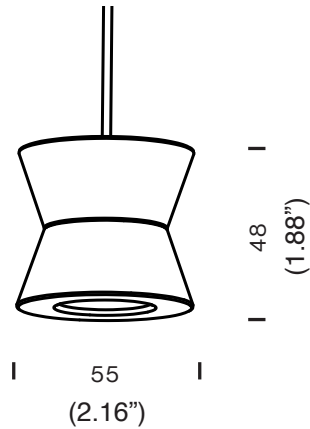

SUSPENSION - SMALL

TYPE:

PROJECT NAME:

CIRCUS DIABOLO - C1S

LAMP TYPE	LED
COLOUR TEMP.	2700K
WATTAGE	6W
LUMEN	450

ORDER CODE

BLACK ANODIZED	L30T109DH1DZL
CHAMPAGNE ROSÉ	L30T109DH1DCR

SPECIFICATION SHEET

TYPE:

PROJECT NAME:

CIRCUS DIABOLO BIG - C1S

LAMP TYPE	LED
COLOUR TEMP.	2700K
WATTAGE	9W
LUMEN	450

ORDER CODE

BLACK ANODIZED	L30T109DH4DZL
CHAMPAGNE ROSÉ	L30T109DH4DCR

SPECIFICATION SHEET

ORDERING INFO