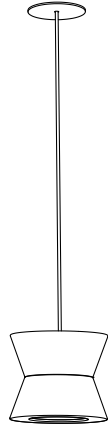

CIRCUS DIABOLO™

SUSPENSION

TYPE:

PROJECT NAME:

SPECIFICATION SHEET

Luminart®

WWW.LUMINARTLIGHTING.COM
Last updated: 11/21/24

CIRCUS DIABOLO™

SUSPENSION - SMALL

TYPE:

PROJECT NAME:

CIRCUS DIABOLO - C1S

LAMP TYPE	LED
COLOUR TEMP.	2700K
WATTAGE	6W
LUMEN	450

ORDER CODE

BLACK ANODIZED	L30T109DH1DZL
CHAMPAGNE ROSÉ	L30T109DH1DCR

SPECIFICATION SHEET

ORDERING INFO

Model (Order Code)

Driver Options

- 120V Phase Dimming
- 120V 0-10V Dimming
- 277V 0-10V Dimming

Luminart®

WWW.LUMINARTLIGHTING.COM
Last updated: 11/21/24

CIRCUS DIABOLO™

SUSPENSION - BIG

TYPE:

PROJECT NAME:

CIRCUS DIABOLO BIG - C1S

LAMP TYPE	LED
COLOUR TEMP.	2700K
WATTAGE	9W
LUMEN	450

ORDER CODE

BLACK ANODIZED	L30T109DH4DZL
CHAMPAGNE ROSÉ	L30T109DH4DCR

SPECIFICATION SHEET

ORDERING INFO