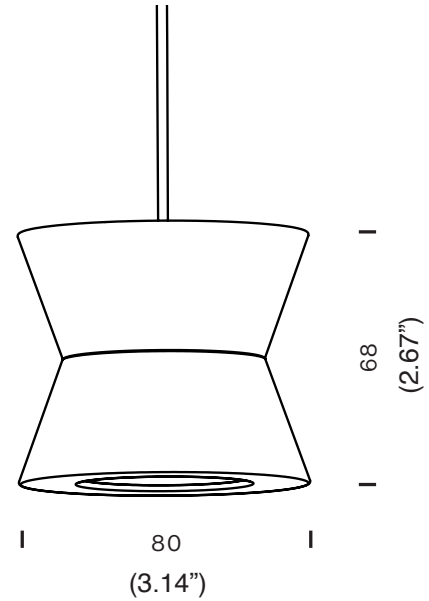

SUSPENSION - SMALL

TYPE:

PROJECT NAME:

CIRCUS DIABOLO - C1S

LAMP TYPE	LED
COLOUR TEMP.	2700K
WATTAGE	6W
LUMEN	450

ORDER CODE

BLACK ANODIZED	L30T109DH1DZL
CHAMPAGNE ROSÉ	L30T109DH1DCR

SPECIFICATION SHEET

TYPE:

PROJECT NAME:

CIRCUS DIABOLO BIG - C1S

LAMP TYPE	LED
COLOUR TEMP.	2700K
WATTAGE	9W
LUMEN	450

ORDER CODE

BLACK ANODIZED	L30T109DH4DZL
CHAMPAGNE ROSÉ	L30T109DH4DCR

SPECIFICATION SHEET

ORDERING INFO