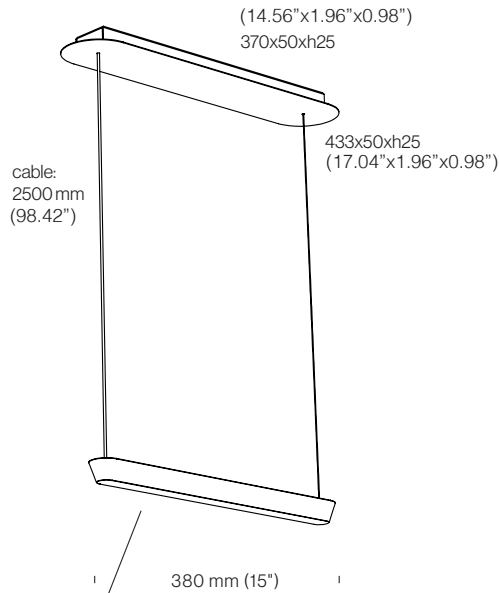

# CIRCUS LINE™

SUSPENSION

TYPE:

PROJECT NAME:

CIRCUS S

CIRCUS M/L

distance between the cables:

CIRCUS S	343mm (13.5")
CIRCUS M	623mm (24.52")
CIRCUS L	903mm (35.55")