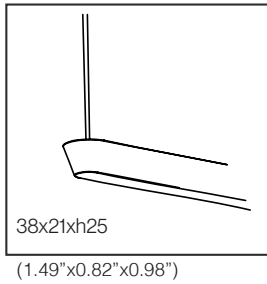

# CIRCUS LINE™

SUSPENSION

TYPE:

PROJECT NAME:

CIRCUS S

CIRCUS M/L

distance between the cables:

CIRCUS S	343mm (13.5")
CIRCUS M	623mm (24.52")
CIRCUS L	903mm (35.55")