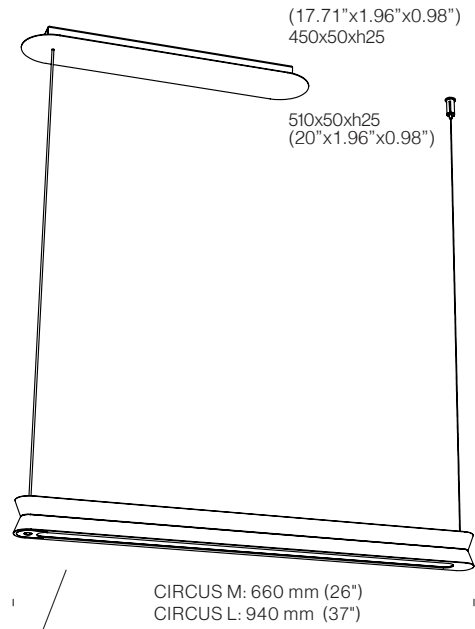

# CIRCUS LINE™

SUSPENSION

TYPE:

PROJECT NAME:

CIRCUS S

CIRCUS M/L

distance between the cables:

CIRCUS S	343mm (13.5")
CIRCUS M	623mm (24.52")
CIRCUS L	903mm (35.55")