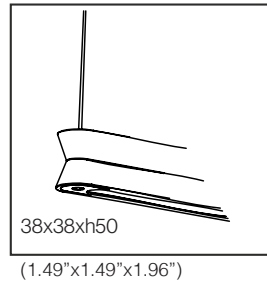

# CIRCUS LINE™

SUSPENSION

TYPE:

PROJECT NAME:

CIRCUS S

CIRCUS M/L

distance between the cables:

CIRCUS S	343mm (13.5")
CIRCUS M	623mm (24.52")
CIRCUS L	903mm (35.55")