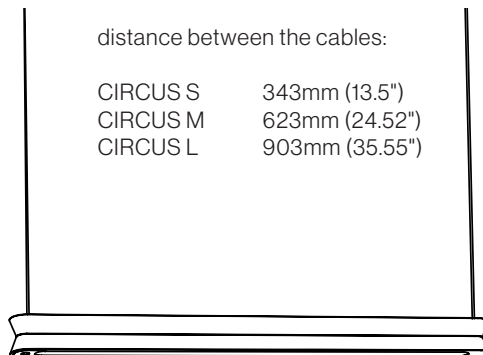

# CIRCUS LINE™

SUSPENSION

TYPE:

PROJECT NAME:

CIRCUS S

CIRCUS M/L

distance between the cables:

CIRCUS S	343mm (13.5")
CIRCUS M	623mm (24.52")
CIRCUS L	903mm (35.55")