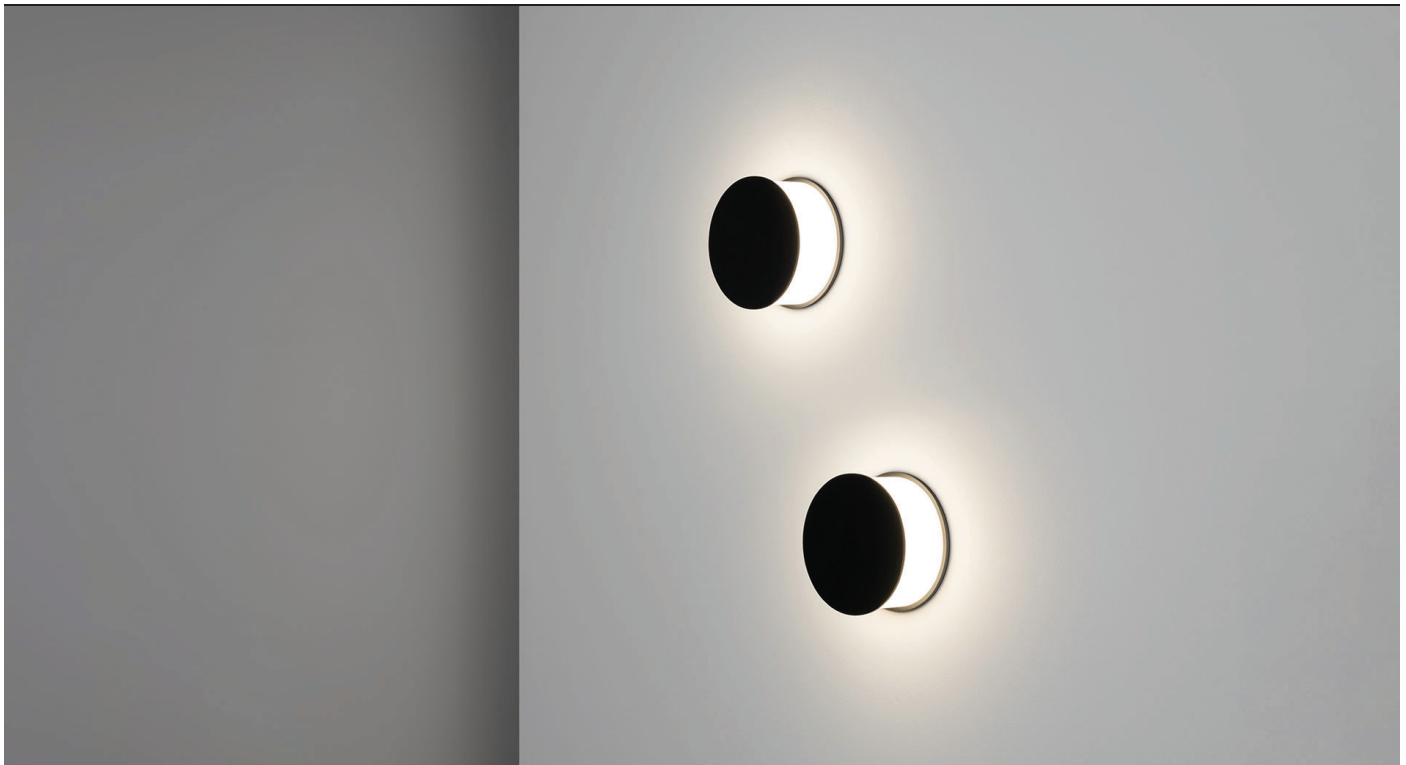

# CLARA™

WALL MOUNT

TYPE:

PROJECT NAME:

WALL MOUNTED

Clara is a wall-mounted luminaire providing light that is diffused and very pleasing to the eye. It performs well when lighting a mirror or in a hallway, but also as an element of a living room's décor. The high quality LED applied as its light source provides eye-pleasing illumination. If placed on the ceiling, it will fill the interior with indirect light while creating an illusion of bigger size.