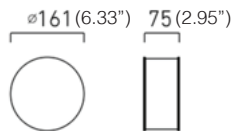

ORDERING INFO

Model	Finish	Output	LED	Voltage	Dimming
☐ L3814.2107	<i>See below</i>	☐ LED 12.6W	☐ 27K (2700K) ☐ 30K (3000K) ☐ 40K (4000K)	☐ 120V ☐ 277V	☐ LTE (Leading/Trailing Edge Dim) ☐ 010V (0-10V)

FINISH OPTIONS

☐ 010	☐ 002	☐ 003	☐ 060	☐ 006
Aluminum	Black RAL 9005	White RAL 9010	Snow White RAL 9016	Graphite RAL 7015

SPECIFICATION SHEET

Luminart®

WWW.LUMINARTLIGHTING.COM
Last updated: 10/21/19