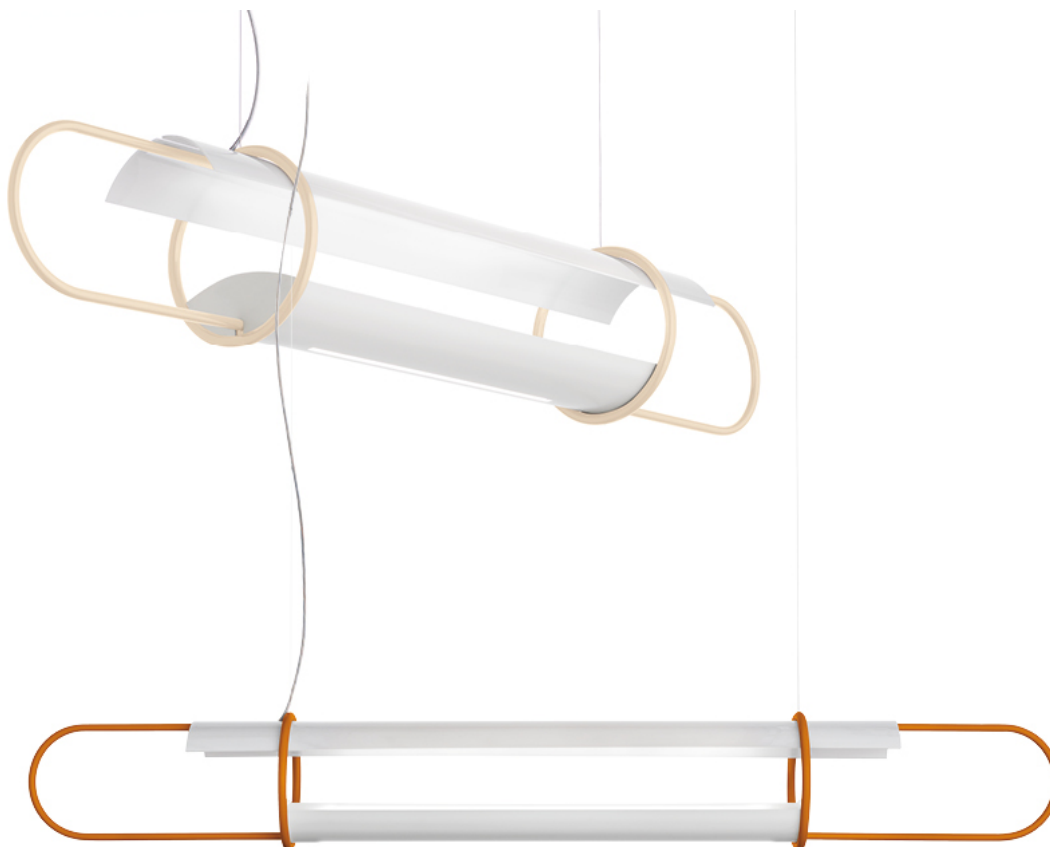

CLIP™

SUSPENSION

TYPE:

PROJECT NAME:

Finish

Colors:

Sand

Lead grey

Matte gold

Metal structure,
upper diffuser in PC

IP20

SPECIFICATION SHEET

Detail

* on demand

** cable on measure

Luminart®

WWW.LUMINARTLIGHTING.COM
Last updated: 02/11/25

CLIP™

SUSPENSION

TYPE:

PROJECT NAME:

Pendant lamp - L 130	ø 23 x 130 cm 5 Kg	lamp type 2 linear modules 48W luminous efficacy: 5120 Lm Up, 2560 Lm Down, 7680 Lm Total light colour 3000 K cri >80	L82CLIESO130G01
Pendant lamp - L 170	ø 23 x 170 cm 8 Kg	lamp type 2 linear modules 60W luminous efficacy: 7040 Lm Up, 2560 Lm Down, 9600 Lm Total light colour 3000 K cri >80	L82CLIESO170G01

 Fixture comes with a 4" backplate that mounts to a standard junction box. Please note: 277V is only compatible with 0-10V dimming.

SPECIFICATION SHEET