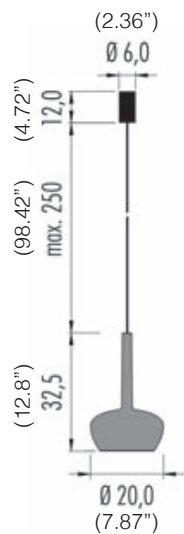

SUSPENSION

TYPE:

PROJECT NAME:

IP20	©	
120V	9W	CRI>90
L173C1C.2	■ L. □	on/off
■ <i>Led color</i>	<i>Nominal lm</i>	<i>Beam spread</i>
2 = 2700°K	1155	60°

	Frame	Canopy
02 ●	Black	Black
06 ○	White	Black

Black coaxial power supply cable