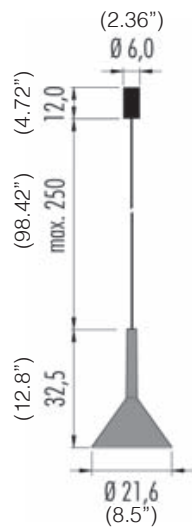

SUSPENSION

TYPE:

PROJECT NAME:

IP20	©	
120V	9W	CRI>90
L173C2C.2	■ L. □	on/off
■ Led color	Nominal lm	Beam spread
2 = 2700°K	1155	60°

	Frame	Canopy
02 ●	Black	Black
06 ○	White	Black

Black coaxial power supply cable