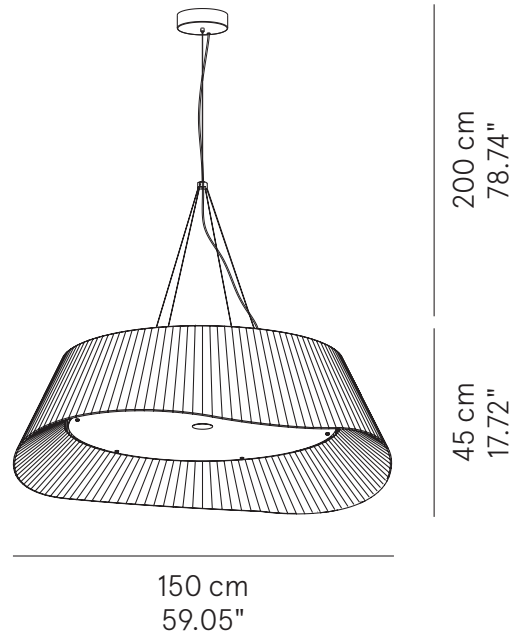

COCO DEMI 150