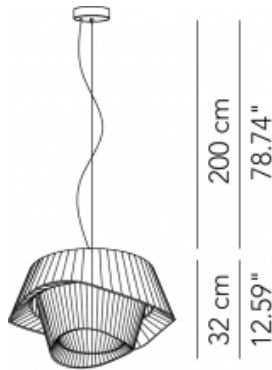

Medium pendant lamp D.60	ø 60 x 32 cm 4 Kg	lamp type 2xE26 LED 42W	L82COCESP060P01
Medium pendant lamp D.60	ø 60 x 32 cm 4 Kg	lamp type 1 led module 18.7W luminous efficacy 3000 Lm light colour 2700 K cri >80	L82COCESP060P05
Maxi pendant lamp D.80	ø 80 x 43 cm 7 Kg	lamp type 3xE26 LED 70W	L82COCESP080P01
Maxi pendant lamp D.80	ø 80 x 43 cm 7 Kg	lamp type 1 led module 23W luminous efficacy 3628 Lm light colour 2700 K cri >80	L82COCESP080P05

Fixture comes with a 4" backplate that mounts to a standard junction box.

Please note: 277V is only compatible with 0-10V dimming. Screw-in bulbs are only compatible with 120V with LTE dimming.

COCO 60

30 cm
11.81"