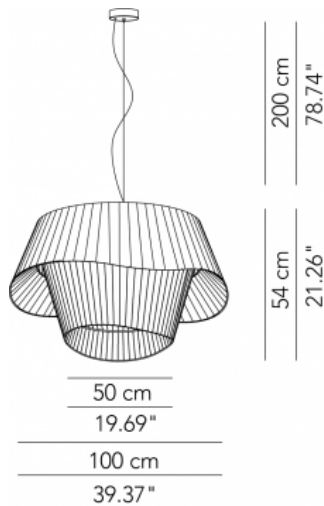

COCO™

SUSPENSION

TYPE:

PROJECT NAME:

Mega pendant lamp D.100	ø 100 x 54 cm 10 Kg	lamp type 4xE26 max watt 70 W HES	L82COCESP100P01
Mega pendant lamp D.100	ø 100 x 54 cm 10 Kg	lamp type 1 led module 23W luminous efficacy 3628 Lm light colour 2700 K cri >80	L82COCESP100P05
Mega pendant lamp D.100	ø 100 x 54 cm 10 Kg	lamp type 1 led module 57W luminous efficacy 8750 Lm light colour 2700 K cri >80	L82COCESP100P10
Coco 150	Ø 150 x 75 cm weight 30 kg	lamp type 1 LED module 88 W luminous efficacy 12380 Lm light color 2700 K	L82COCESP150P

ORDERING INFO

Model (Order Code)	Finish	LED	Voltage	Dimming
		☐ 2700K	☐ 120V	☐ LTE (Leading/Trailing Edge Dim)
		☐ 3000K	☐ 277V	☐ 0-10V (0-10V)
		☐ 4000K		

Fixture comes with a 4" backplate that mounts to a standard junction box. Please note: 277V is only compatible with 0-10V dimming. Screw-in bulbs are only compatible with 120V with LTE dimming.

COCO 100