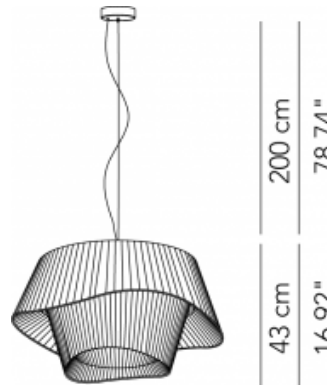

COCO 80

40 cm
15.74"

80 cm
31.49"