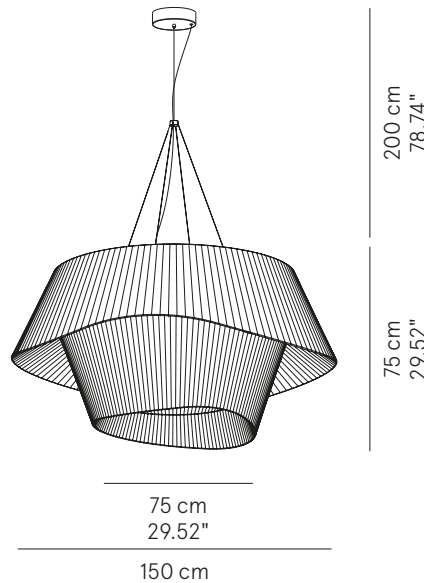

COCO 150

SPECIFICATION SHEET

Luminart®

WWW.LUMINARTLIGHTING.COM