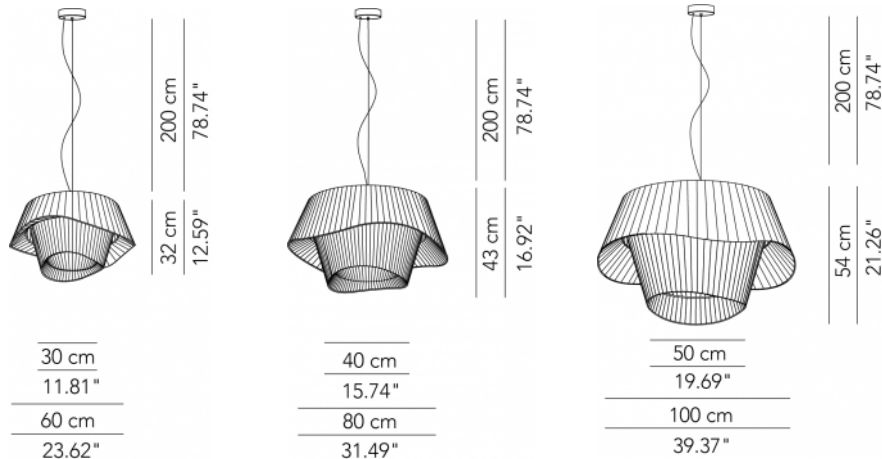

COCO™ LED

SUSPENSION

TYPE:

PROJECT NAME:

Medium pendant lamp D.60	ø 60 x 32 cm 4 Kg	lamp type 1 led module 19.3W luminous efficacy 2900 Lm light colour 2700 K cri >80	L82COCESP060P05
Maxi pendant lamp D.80	ø 80 x 43 cm 7 Kg	lamp type 1 led module 29.3W luminous efficacy 3900 Lm light colour 2700 K cri >80	L82COCESP080P05
Mega pendant lamp D.100	ø 100 x 54 cm 10 Kg	lamp type 1 led module 29.3W luminous efficacy 3900 Lm light colour 2700 K cri >80	L82COCESP100P05
Mega pendant lamp D.100	ø 100 x 54 cm 10 Kg	lamp type 1 led module 88.2W luminous efficacy 11780 Lm light colour 2700 K cri >80	L82COCESP100P10

ORDERING INFO

Model (Order Code)	Finish	LED	Voltage	Dimming
		☐ 2700K ☐ 3000K ☐ 4000K	☐ 120V ☐ 277V	☐ LTE (Leading/Trailing Edge Dim) ☐ 010V (0-10V)

Fixture comes with a 4" backplate that mounts to a standard junction box.
Please note: 277V is only compatible with 0-10V dimming. Screw-in bulbs are only compatible with 120V with LTE dimming.

SPECIFICATION SHEET

Luminart®

WWW.LUMINARTLIGHTING.COM