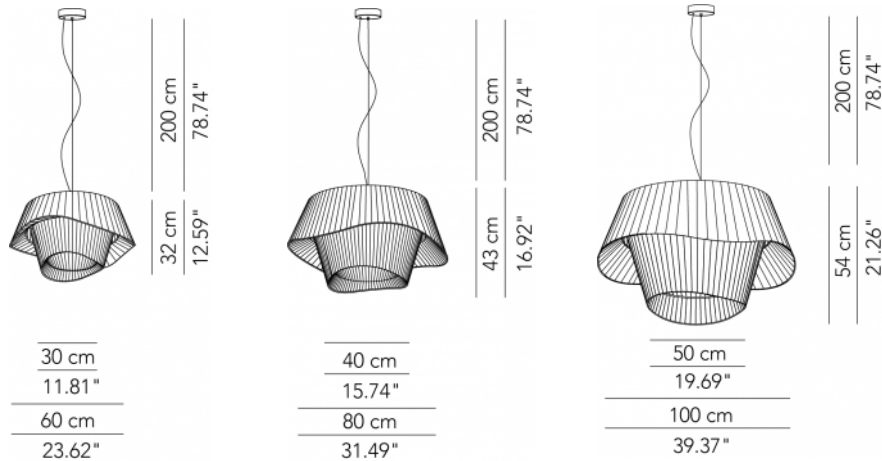

COCO™ E26

SUSPENSION

TYPE:

PROJECT NAME:

Medium pendant lamp D.60	ø 60 x 32 cm 4 Kg	lamp type 2xE26 LED 15W	L82COCESP060P01
Maxi pendant lamp D.80	ø 80 x 43 cm 7 Kg	lamp type 3xE26 LED 15W	L82COCESP080P01
Mega pendant lamp D.100	ø 100 x 54 cm 10 Kg	lamp type 4xE26 max watt 70 W HES	L82COCESP100P01

ORDERING INFO

Model (Order Code)	Finish	LED	Voltage	Dimming
		☐ 2700K ☐ 3000K ☐ 4000K	☐ 120V	☐ LTE (Leading/Trailing Edge Dim)

Fixture comes with a 4" backplate that mounts to a standard junction box.

SPECIFICATION SHEET