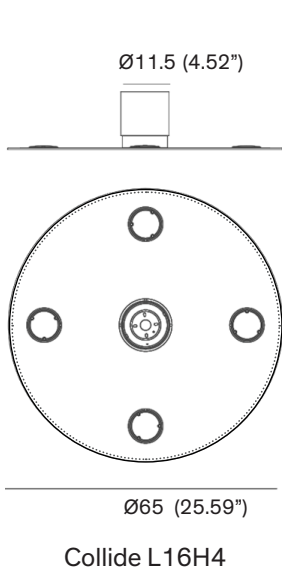

COLLIDE™

CEILING/WALL

TYPE:

PROJECT NAME:

Light Source	MID POWER LED	
Power	H0	17W
	H1	34W
	H2	34W
	H3	51W
	H4	74W
	H5	80W
LED	2700K, 3000K	
Dimmer	LTE / 0-10V	
Lumen	H0	1700 lm
	H1	3400 lm
	H2	3400 lm
	H3	5100 lm
	H4	6000 lm
	H5	7500 lm
CRI	90	

Fixture comes with a 4" backplate that mounts to a standard junction box.

SPECIFICATION SHEET

ORDERING INFO

Model (Order Code)

Disks Finish Options

Reflector Finish Options

LED

Driver Option

☐ See next page

☐ See next page

☐ 27: 2700K
☐ 30: 3000K

☐ 120V LTE