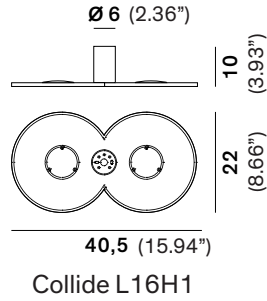

COLLIDE™

CEILING/WALL

TYPE:

PROJECT NAME:

Light Source	MID POWER LED	
Power	H0	17W
	H1	34W
	H2	34W
	H3	51W
	H4	74W
	H5	80W
LED	2700K, 3000K	
Dimmer	LTE / 0-10V	
Lumen	H0	1700 lm
	H1	3400 lm
	H2	3400 lm
	H3	5100 lm
	H4	6000 lm
	H5	7500 lm
CRI	90	

Fixture comes with a 4" backplate that mounts to a standard junction box.

SPECIFICATION SHEET

ORDERING INFO

Model (Order Code)

Disks Finish Options

Reflector Finish Options

LED

Driver Option

☐ See next page

☐ See next page

☐ 27: 2700K
☐ 30: 3000K

☐ 120V LTE