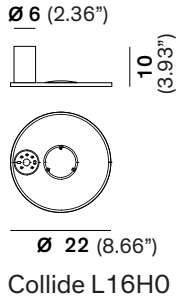

COLLIDE™

CEILING/WALL

TYPE:

PROJECT NAME:

Light Source	MID POWER LED	
Power	H0	17W
	H1	34W
	H2	34W
	H3	51W
	H4	74W
	H5	80W
LED	2700K, 3000K	
Dimmer	LTE / 0-10V	
Lumen	H0	1700 lm
	H1	3400 lm
	H2	3400 lm
	H3	5100 lm
	H4	6000 lm
	H5	7500 lm
CRI	90	

Fixture comes with a 4" backplate that mounts to a standard junction box.

SPECIFICATION SHEET

ORDERING INFO

Model (Order Code)

Disks Finish Options

Reflector Finish Options

LED

Driver Option

☐ See next page

☐ See next page

☐ 27: 2700K
☐ 30: 3000K

☐ 120V LTE