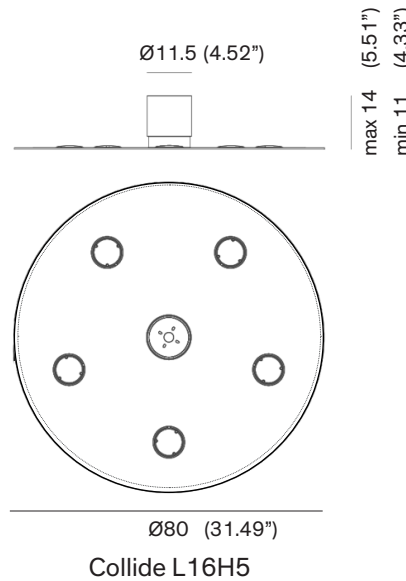

COLLIDE™

CEILING/WALL

TYPE:

PROJECT NAME:

Light Source	MID POWER LED	
Power	H0	17W
	H1	34W
	H2	34W
	H3	51W
	H4	74W
	H5	80W
LED	2700K, 3000K	
Dimmer	LTE / 0-10V	
Lumen	H0	1700 lm
	H1	3400 lm
	H2	3400 lm
	H3	5100 lm
	H4	6000 lm
	H5	7500 lm
CRI	90	

Fixture comes with a 4" backplate that mounts to a standard junction box.

SPECIFICATION SHEET

ORDERING INFO

Model (Order Code)

Disks Finish Options

Reflector Finish Options

LED

Driver Option

☐ See next page

☐ See next page

☐ 27: 2700K
☐ 30: 3000K

☐ 120V LTE