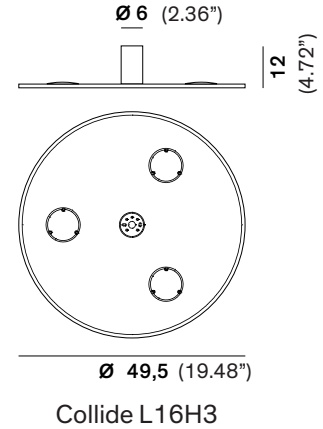

COLLIDE™

CEILING/WALL

TYPE:

PROJECT NAME:

Light Source	MID POWER LED	
Power	H0	17W
	H1	34W
	H2	34W
	H3	51W
	H4	74W
	H5	80W
LED	2700K, 3000K	
Dimmer	LTE / 0-10V	
Lumen	H0	1700 lm
	H1	3400 lm
	H2	3400 lm
	H3	5100 lm
	H4	6000 lm
	H5	7500 lm
CRI	90	

Fixture comes with a 4" backplate that mounts to a standard junction box.

SPECIFICATION SHEET

ORDERING INFO

Model (Order Code)

Disks Finish Options

Reflector Finish Options

LED

Driver Option

☐ See next page

☐ See next page

☐ 27: 2700K
☐ 30: 3000K

☐ 120V LTE