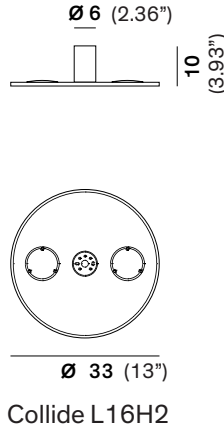

COLLIDE™

CEILING/WALL

TYPE:

PROJECT NAME:

Light Source	MID POWER LED	
Power	H0	17W
	H1	34W
	H2	34W
	H3	51W
	H4	74W
	H5	80W
LED	2700K, 3000K	
Dimmer	LTE / 0-10V	
Lumen	H0	1700 lm
	H1	3400 lm
	H2	3400 lm
	H3	5100 lm
	H4	6000 lm
	H5	7500 lm
CRI	90	

Fixture comes with a 4" backplate that mounts to a standard junction box.

SPECIFICATION SHEET

ORDERING INFO

Model (Order Code)

Disks Finish Options

Reflector Finish Options

LED

Driver Option

☐ See next page

☐ See next page

☐ 27: 2700K
☐ 30: 3000K

☐ 120V LTE