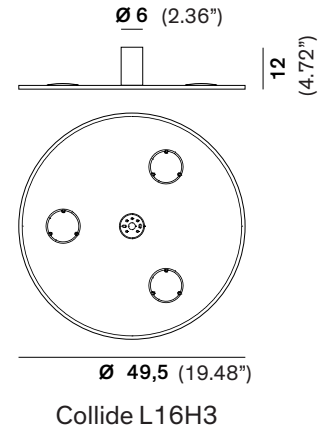

Light Source	MID POWER LED	
Power	H0	17W
	H1	34W
	H2	34W
	H3	51W
	H4	74W
H5	80W	
LED	2700K, 3000K	
Dimmer	LTE / 0-10V	
Lumen	H0	1700
	H1	3400
	H2	3400
	H3	5100
	H4	6000
H5	7500	
CRI	90	

Matt Finish

Satin Finish

3000K

120V

LTE (Leading/Trailing Edge Dim)

Fixture comes with a 4" backplate that mounts to a standard junction box.

SPECIFICATION SHEET