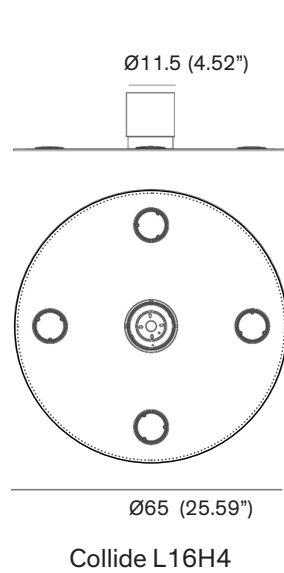

Light Source	MID POWER LED	
Power	H0	17W
	H1	34W
	H2	34W
	H3	51W
	H4	74W
H5	80W	
LED	2700K, 3000K	
Dimmer	LTE / 0-10V	
Lumen	H0	1700
	H1	3400
	H2	3400
	H3	5100
	H4	6000
H5	7500	
CRI	90	

Matt Finish

Satin Finish

3000K

120V

LTE (Leading/Trailing Edge Dim)

Fixture comes with a 4" backplate that mounts to a standard junction box.

SPECIFICATION SHEET