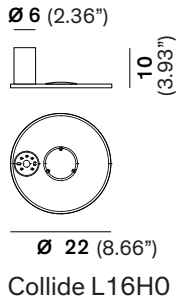

Light Source	MID POWER LED	
Power	H0	17W
	H1	34W
	H2	34W
	H3	51W
	H4	74W
H5	80W	
LED	2700K, 3000K	
Dimmer	LTE / 0-10V	
Lumen	H0	1700
	H1	3400
	H2	3400
	H3	5100
	H4	6000
H5	7500	
CRI	90	

Matt Finish

Satin Finish

3000K

120V

LTE (Leading/Trailing Edge Dim)

Fixture comes with a 4" backplate that mounts to a standard junction box.

SPECIFICATION SHEET