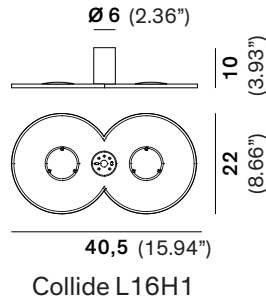

Light Source	MID POWER LED	
Power	H0	17W
	H1	34W
	H2	34W
	H3	51W
	H4	74W
H5	80W	
LED	2700K, 3000K	
Dimmer	LTE / 0-10V	
Lumen	H0	1700
	H1	3400
	H2	3400
	H3	5100
	H4	6000
H5	7500	
CRI	90	

Matt Finish

Satin Finish

3000K

120V

LTE (Leading/Trailing Edge Dim)

Fixture comes with a 4" backplate that mounts to a standard junction box.

SPECIFICATION SHEET