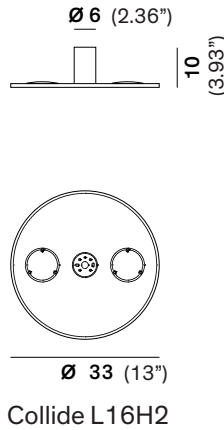

Light Source	MID POWER LED	
Power	H0	17W
	H1	34W
	H2	34W
	H3	51W
	H4	74W
H5	80W	
LED	2700K, 3000K	
Dimmer	LTE / 0-10V	
Lumen	H0	1700
	H1	3400
	H2	3400
	H3	5100
	H4	6000
H5	7500	
CRI	90	

Matt Finish

Satin Finish

3000K

120V

LTE (Leading/Trailing Edge Dim)

Fixture comes with a 4" backplate that mounts to a standard junction box.

SPECIFICATION SHEET