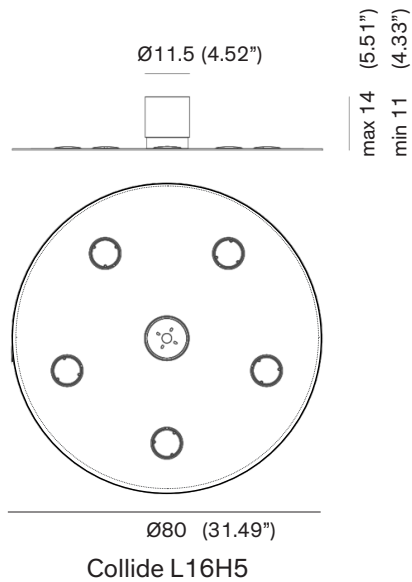

Light Source	MID POWER LED	
Power	H0	17W
	H1	34W
	H2	34W
	H3	51W
	H4	74W
H5	80W	
LED	2700K, 3000K	
Dimmer	LTE / 0-10V	
Lumen	H0	1700
	H1	3400
	H2	3400
	H3	5100
	H4	6000
H5	7500	
CRI	90	

Matt Finish

Satin Finish

3000K

120V

LTE (Leading/Trailing Edge Dim)

Fixture comes with a 4" backplate that mounts to a standard junction box.

SPECIFICATION SHEET