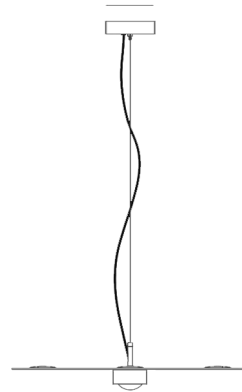

COLLIDE

SUSPENSION

TYPE:

PROJECT NAME:

Light Source	MID POWER LED
Power	34W
LED	2700K, 3000K
Dimmer	Phase
Lumen	2600
CRI	90

max 200 (78.74")

Ø 65 (25.59")

Matt Finish