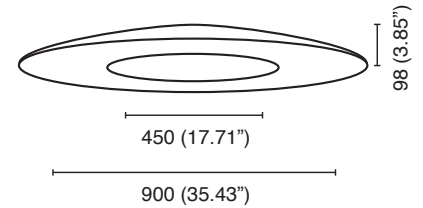

CONICAL™

CEILING/WALL

TYPE:

PROJECT NAME:

conical 50 dim

lamp type	LED
color temp.	2700K / 3000K
max. watt	5 x 4W
voltage	120V
lumen	1470
class	1
gear	incorporated
diameter	500 mm (19.68")
height	55 mm (2.16")
order code	
white	L30T87C1DWLDT

conical 70 dim

lamp type	LED
color temp.	2700K / 3000K
max. watt	7 x 4W
voltage	120V
lumen	1970
class	1
gear	incorporated
diameter	700 mm (27.55")
height	76 mm (2.99")
order code	
white	L30T87C2DWLDT

conical 90 dim

lamp type	LED
color temp.	2700K / 3000K
max. watt	9 x 4W
voltage	120V
lumen	2737
class	1
gear	incorporated
diameter	900 mm (35.43")
height	98 mm (3.85")
order code	
white	L30T87C3DWLDT

SPECIFICATION SHEET