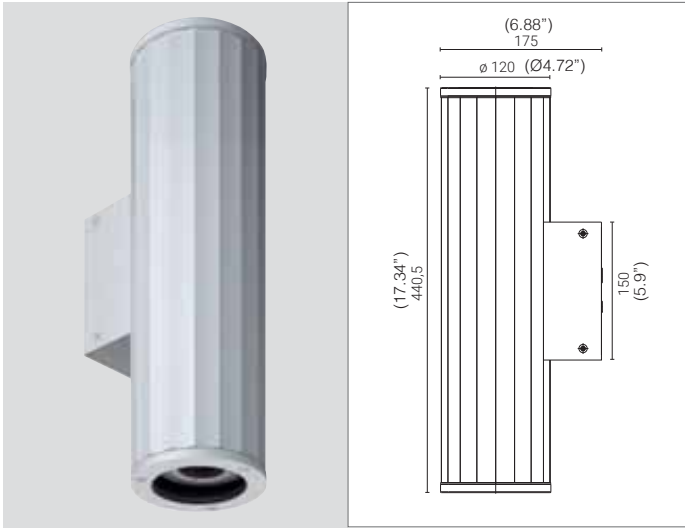

CORINTHIA™

WALL MOUNT

TYPE:

PROJECT NAME:

Corinthia Ø60

Low copper aluminum alloy for light body and wiring box.
IP 65
CRI 80

Corinthia Ø60 Single Emission

CODE	LAMP	W	LM LED - REAL LM
L981204	☉ Led	1x3	240 131

CORINTHIA™

WALL MOUNT

TYPE:

PROJECT NAME:

Corinthia Ø120

Adjustable light source ±10°.
IP 65
CRI 80

Corinthia Ø120 Single Emission

CODE	LAMP	W	LM LED - REAL LM
L981213	☉ Led	1x11	1640 1090
L981232	● Led	1x18	2990 2000