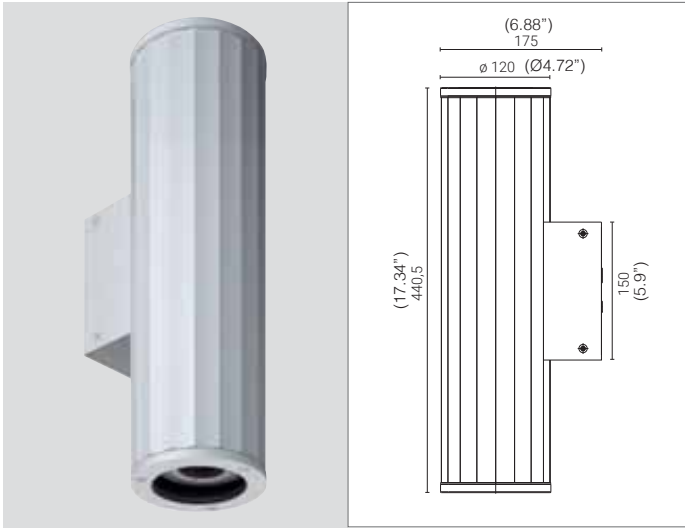

CORINTHIA™

WALL MOUNT

TYPE:

PROJECT NAME:

Corinthia Ø60

Low copper aluminum alloy for light body and wiring box.
IP 65
CRI 80

Corinthia Ø60 Single Emission

CODE	LAMP	W	LM LED - REAL LM
L981204	☉ Led	1x3	240 131

WWW.LUMINARTLIGHTING.COM

CORINTHIA™

WALL MOUNT

TYPE:

PROJECT NAME:

Corinthia Ø120

Adjustable light source ±10°.
IP 65
CRI 80

Corinthia Ø120 Single Emission