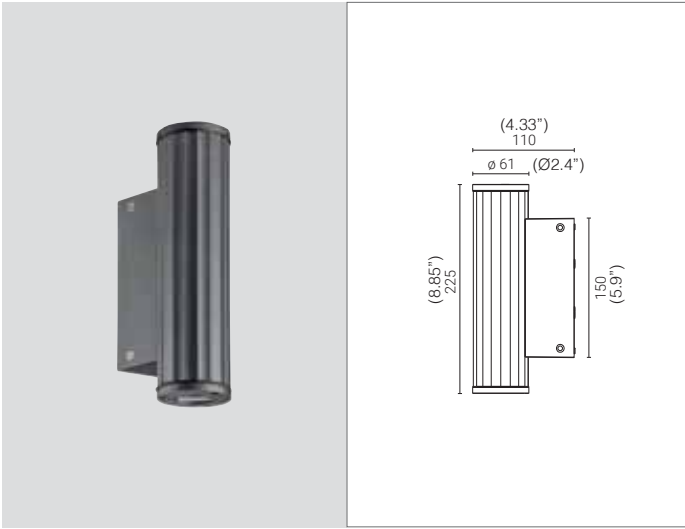

CORINTHIA™

WALL MOUNT

TYPE:

PROJECT NAME:

Corinthia Ø60

Low copper aluminum alloy for light body and wiring box.
IP 65
CRI 80

Corinthia Ø60 Single Emission

CODE	LAMP	W	LM LED - REAL LM
L981204	☉ Led	1x3	240 131

standard

option

add 38 to the code

option

add 90 to the code

18° Led

Corinthia Ø60 Double Emission

CODE	LAMP	W	LM LED - REAL LM
L981203	☉ Led	2x3	480 262

standard

option

add 38 to the code

option

add 90 to the code

18° Led

SPECIFICATION SHEET

ORDERING INFO

CORINTHIA™

WALL MOUNT

TYPE:

PROJECT NAME:

Corinthia Ø120

Adjustable light source ±10°.
IP 65
CRI 80

Corinthia Ø120 Single Emission

CODE	LAMP	W	LM LED - REAL LM
L981213	☉ Led	1x11	1640 1090
L981232	● Led	1x18	2990 2000