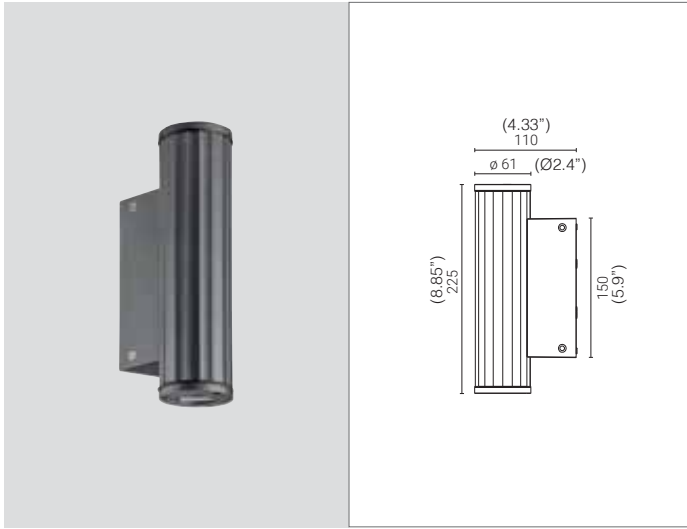

CORINTHIA™

WALL MOUNT

TYPE:

PROJECT NAME:

Corinthia Ø60

Low copper aluminum alloy for light body and wiring box.
IP 65
CRI 80

Corinthia Ø60 Single Emission

CODE	LAMP	W	LM LED - REAL LM
L981204	☉ Led	1x3	240 131

standard

option

add 38 to the code

option

add 90 to the code

18° Led

Corinthia Ø60 Double Emission

CODE	LAMP	W	LM LED - REAL LM
L981203	☉ Led	2x3	480 262

standard

option

add 38 to the code

option

add 90 to the code

18° Led

SPECIFICATION SHEET

ORDERING INFO

WWW.LUMINARTLIGHTING.COM

CORINTHIA™

WALL MOUNT

TYPE:

PROJECT NAME:

Corinthia Ø120

Adjustable light source ±10°.
IP 65
CRI 80

Corinthia Ø120 Single Emission