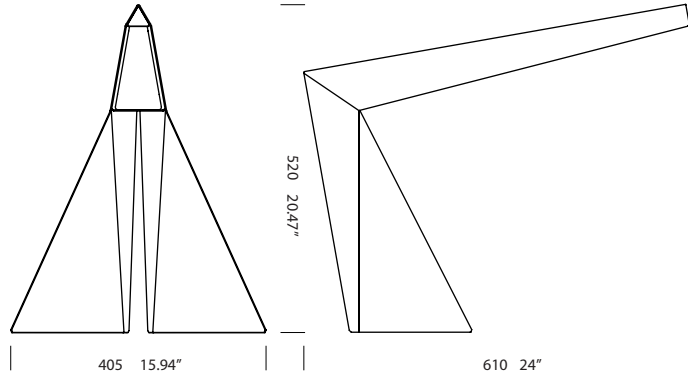

CRANE™

Table

TYPE:

PROJECT NAME:

design by Alain Monnens

The 'crane' is a desk luminaire, striking a balance between functionality and style. The design originates from exploring the most interesting and useful form out of 1 single folded plate, just like an origami crane bird. The foot has been folded into a straight angle so that the loss of work space is minimized. Therefore the 'crane' is excellent to place on the corner of your desk.

CRANE™

Table

TYPE:

PROJECT NAME:

crane

grey painted
white painted
black painted

T76T1DGL
T76T1DWL
T76T1DZL

SPECIFICATION SHEET