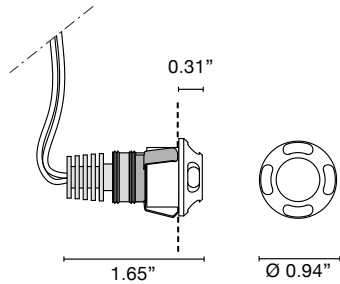

CRUISE™

RECESSED

TYPE:

PROJECT NAME:

L676382

0.044 lb

/ww Led 1W 350 mA 143lm 3000K

/w Led 1W 350 mA 151lm 4000K

.01/WW

.01/W

Recessed decorative light, white painted aluminum body. Available with white or blue LED. Heatsink included. Mounting with or without junction box.

FINISHES

.01 White

.01/B

Accessories

0215
Plastic Box

.01/WW .01/W .01/B

0.79"

SPECIFICATION SHEET

ORDERING INFO

Model (Order Code)

Finish

LED

Remote Driver Options (350mA 10-12W)