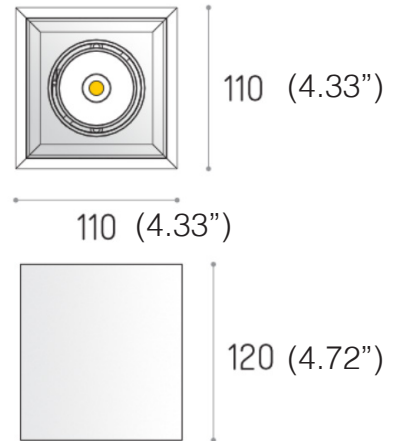

PROJECT NAME:

Classic series of luminaires. Straight lines, basic shapes, no visible mounting components. Cubix Square models are now available with the powerful mini.LED module. Cubix Square will be available in versions with 1 or 2 light sources.

Power input: 11W

Installation: surface mounted, ceiling

Materials: Aluminum

Ingress protection: IP20

Electrical: High efficiency electronic power supply
120V-277V

Light source: LED 850 lm
2700K
3000K
4000K

Power input: 2 x 11W

Installation: surface mounted, ceiling

Materials: Aluminum

Ingress protection: IP20

Electrical: High efficiency electronic power supply
120V-277V

Light source: LED 2 x 850 lm
2700K
3000K
4000K