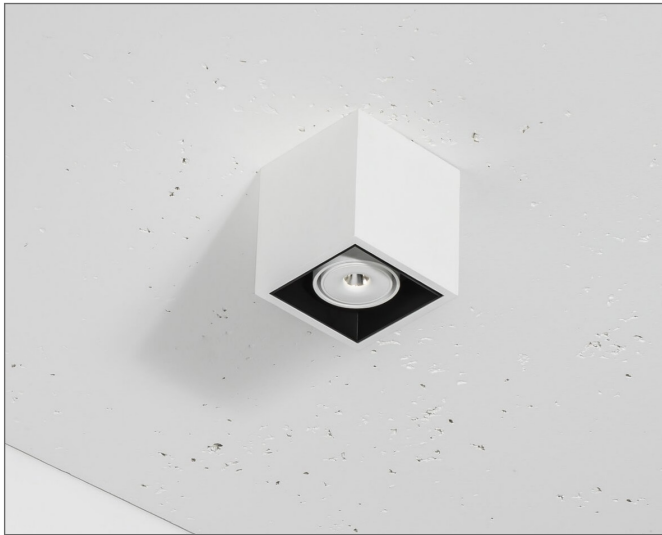

CUBIX™ SQUARE

CEILING

TYPE:

PROJECT NAME:

SPECIFICATION SHEET

CUBIX™ SQUARE 1

CEILING

TYPE:

PROJECT NAME:

Classic series of luminaires. Straight lines, basic shapes, no visible mounting components. Cubix Square models are now available with the powerful mini.LED module. Cubix Square will be available in versions with 1 or 2 light sources.

Power input: 11W

Installation: surface mounted, ceiling

Materials: Aluminum

Ingress protection: IP20

Electrical: High efficiency electronic power supply
120V-277V

Light source: LED 850 lm
2700K
3000K
4000K

CUBIX™ SQUARE 2

CEILING

TYPE:

PROJECT NAME:

Classic series of luminaires. Straight lines, basic shapes, no visible mounting components. Cubix Square models are now available with the powerful mini.LED module. Cubix Square will be available in versions with 1 or 2 light sources.