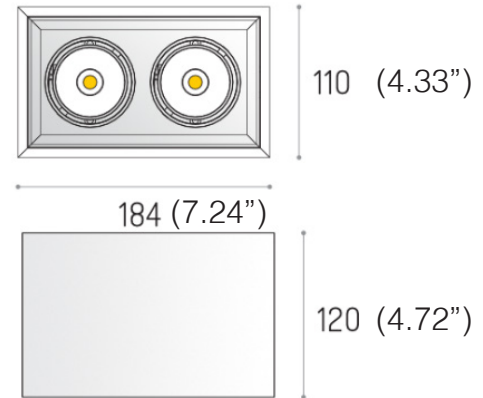

CUBIX™ SQUARE 2

CEILING

TYPE:

PROJECT NAME:

Classic series of luminaires. Straight lines, basic shapes, no visible mounting components. Cubix Square models are now available with the powerful mini.LED module. Cubix Square will be available in versions with 1 or 2 light sources.

Power input: 2 x 11W

Installation: surface mounted, ceiling

Materials: Aluminum

Ingress protection: IP20

Electrical: High efficiency electronic power supply
120V-277V

Light source: LED 2 x 850 lm
2700K
3000K
4000K