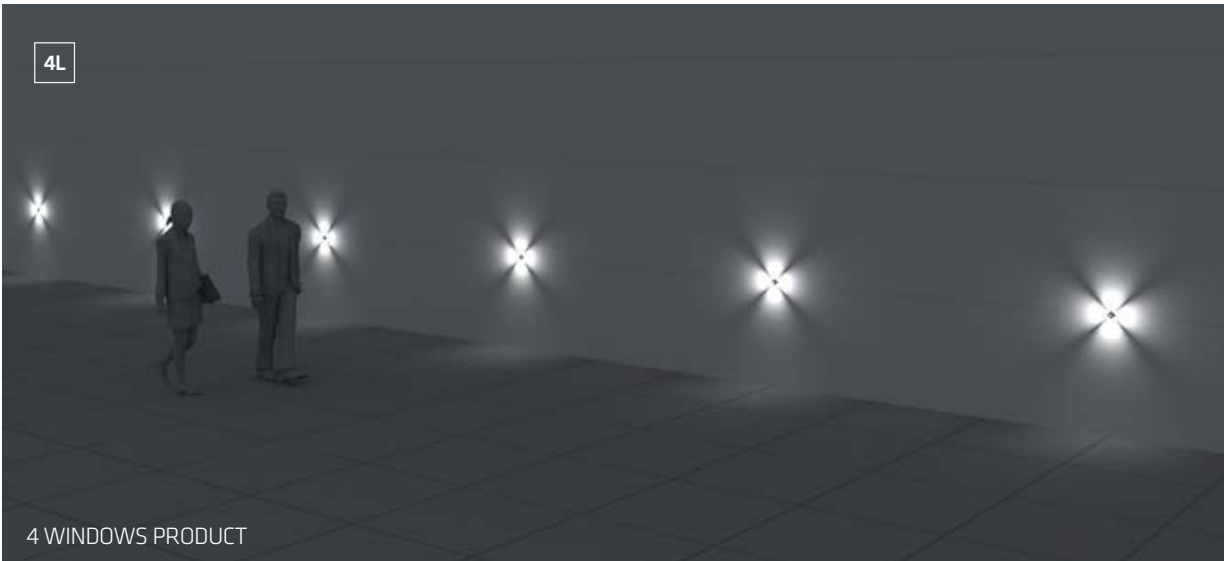

4 WINDOWS PRODUCT

SPECIFICATION SHEET