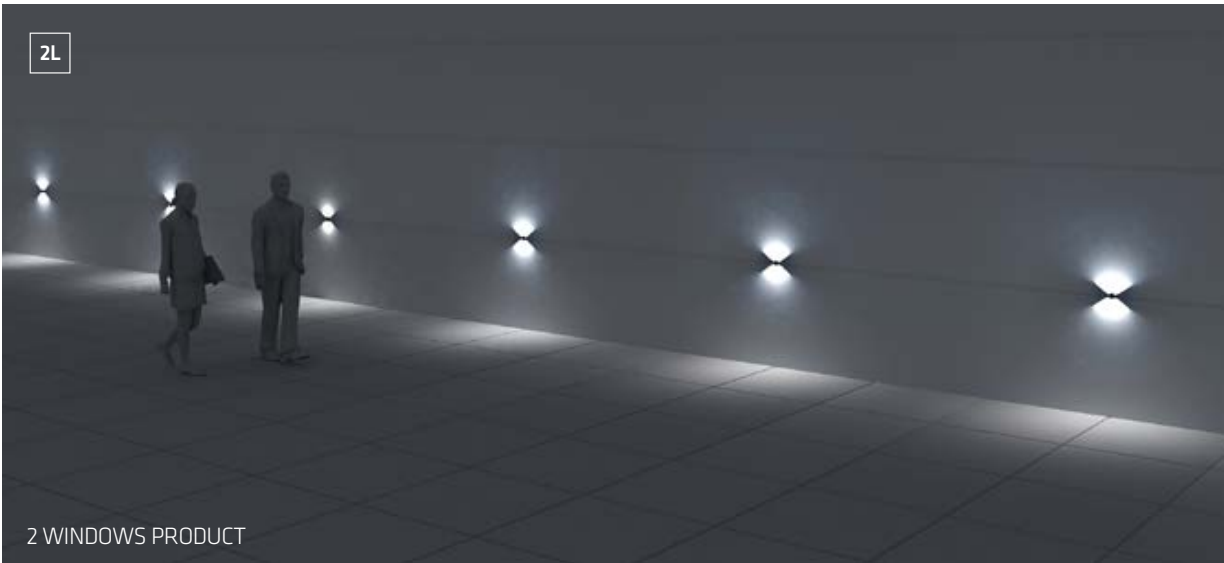

2 WINDOWS PRODUCT

4L