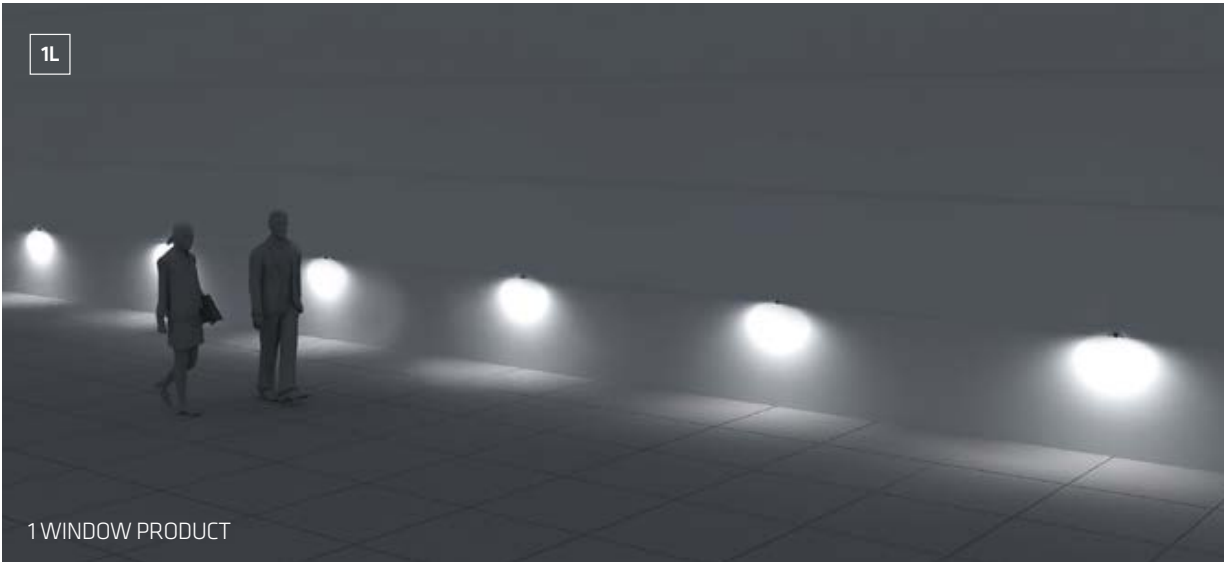

CUT™ 70

RECESSED

TYPE:

PROJECT NAME:

1L