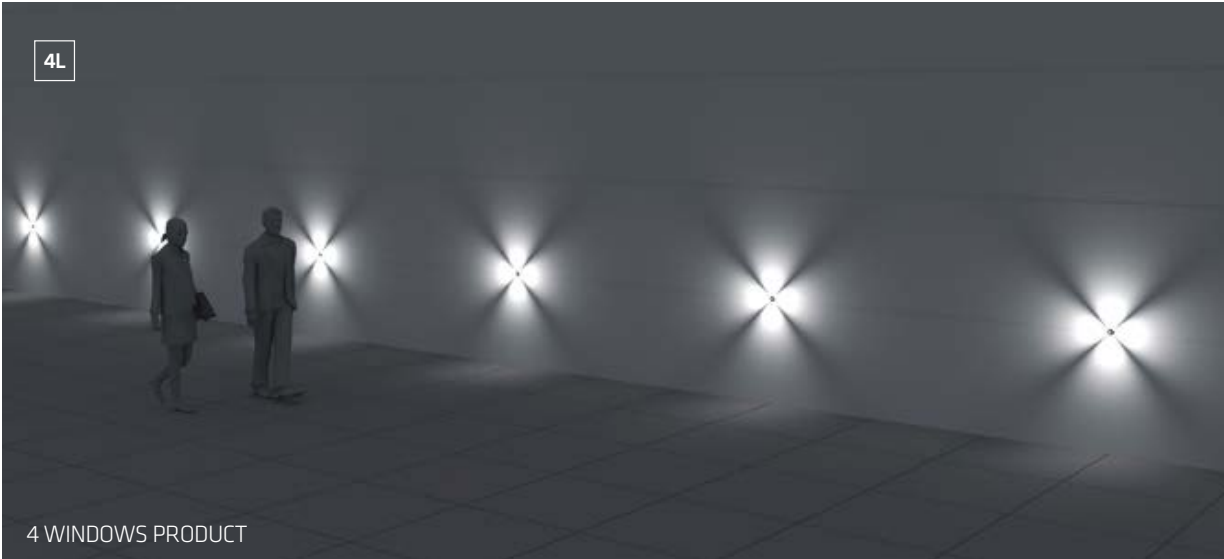

CUT™ 70

RECESSED

TYPE:

PROJECT NAME:

1L

2L

4L

SPECIFICATION SHEET