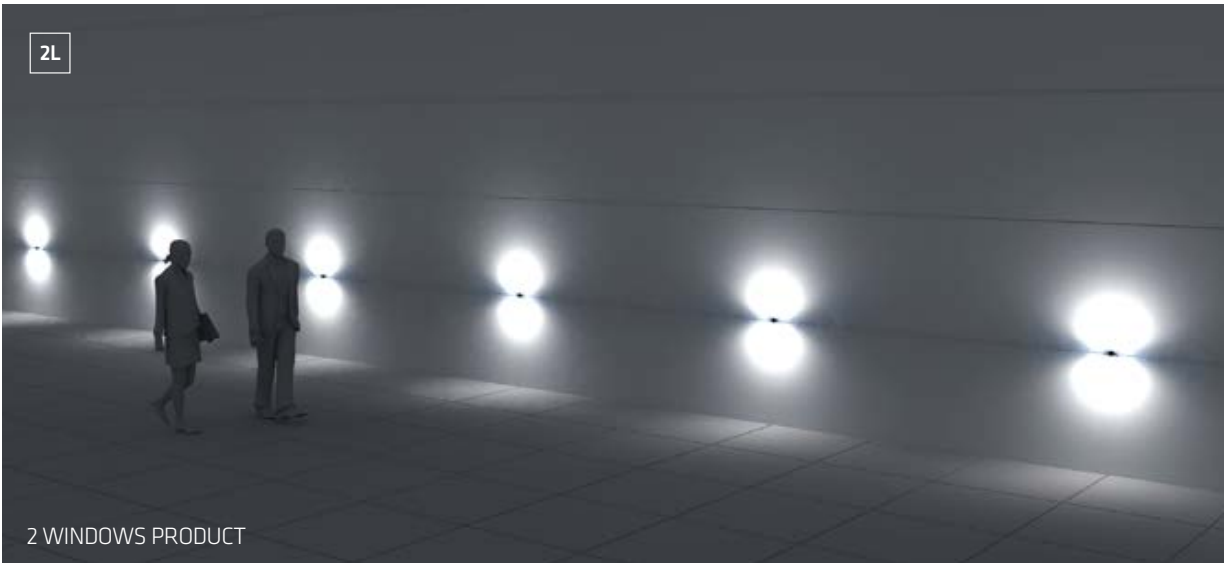

CUT™ 70

RECESSED

TYPE:

PROJECT NAME:

1L

2L

4L

SPECIFICATION SHEET