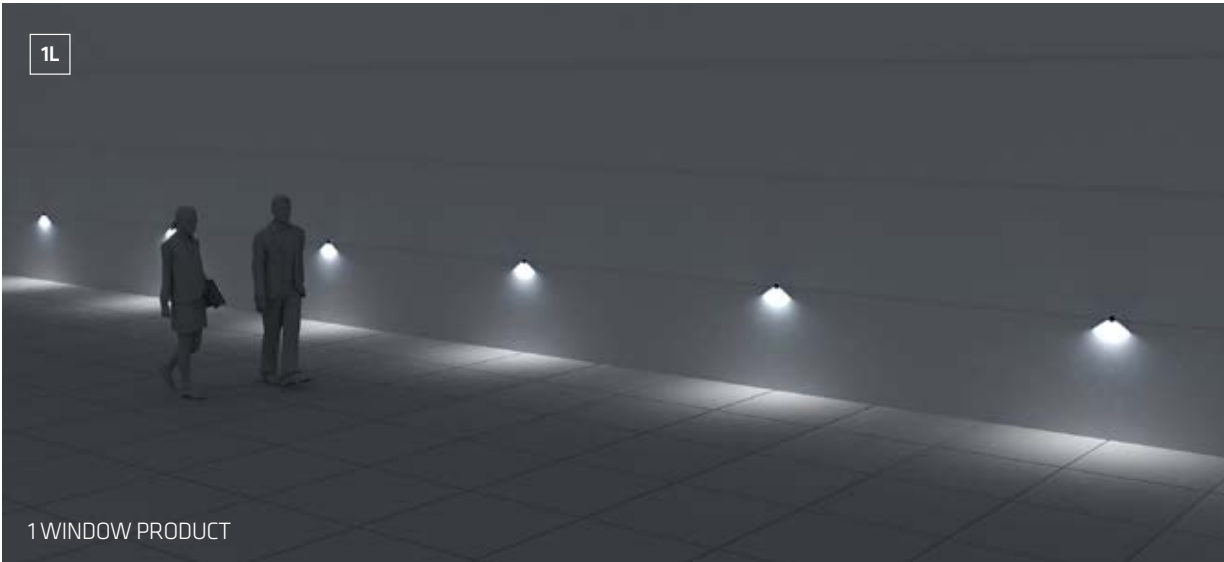

CUT™ 45

RECESSED

TYPE:

PROJECT NAME:

1L

1 WINDOW PRODUCT

2L