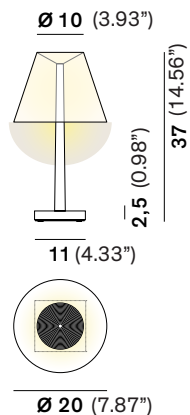

DINA™

TABLE

TYPE:

PROJECT NAME:

Dina L16T1