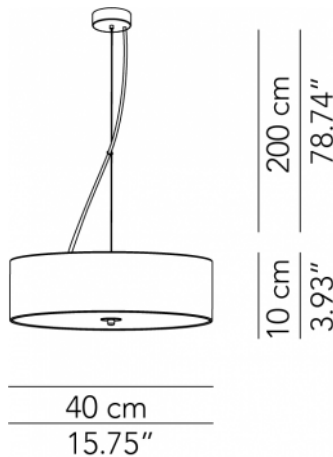

Last updated: 02/11/25

DISCOVOLANTE™

SUSPENSION

TYPE:

PROJECT NAME:

| | | | |
|----------------------------|----------------------|---|-----------------|
| Small pendant lamp - ø 40 | ø 40 x 10 cm 2 Kg | lamp type 2xE26 LED 42W | L82DISESP040C02 |
| Small pendant lamp - ø 40 | ø 40 x 10 cm 2 Kg | lamp type 1 led module 18.7W luminous efficacy 3000 Lm light colour 2700 K cri >80 | L82DISESP040C06 |
| Medium pendant lamp - ø 60 | ø 60 x 12 cm 4 Kg | lamp type 3xE26 LED 42W | L82DISESP060C02 |
| Medium pendant lamp - ø 60 | ø 60 x 12 cm 4 Kg | lamp type 1 led module 23W luminous efficacy 3628 Lm light colour 2700 K cri >80 | L82DISESP060C06 |
| Medium pendant lamp - ø 60 | ø 60 x 12 cm 4 Kg | lamp type 1 led module 57W luminous efficacy 8750 Lm light colour 2700 K cri >80 | L82DISESP060C11 |

Fixture comes with a 4" backplate that mounts to a standard junction box.

Please note: 277V is only compatible with 0-10V dimming. Screw-in bulbs are only compatible with 120V with LTE dimming.

DISCOVOLANTE 40

DISCOVOLANTE 60

SPECIFICATION SHEET

DISCOVOLANTE™

SUSPENSION

TYPE:

PROJECT NAME:

| | | | |
|---------------------------|------------------------|--|-----------------|
| Large pendant lamp - ø 80 | ø 80 x 12 cm 4,5 Kg | lamp type 4xE26 LED 42W | L82DISESP080C02 |
| Large pendant lamp - ø 80 | ø 80 x 12 cm 4,5 Kg | lamp type 1 led module 57W luminous efficacy 8750 Lm light colour 2700 K cri >80 | L82DISESP080C16 |
| Large pendant lamp - ø 80 | ø 80 x 12 cm 4,5 Kg | lamp type 1 led module 88.2W luminous efficacy 12380 Lm light colour 2700 K cri >80 | L82DISESP080C13 |