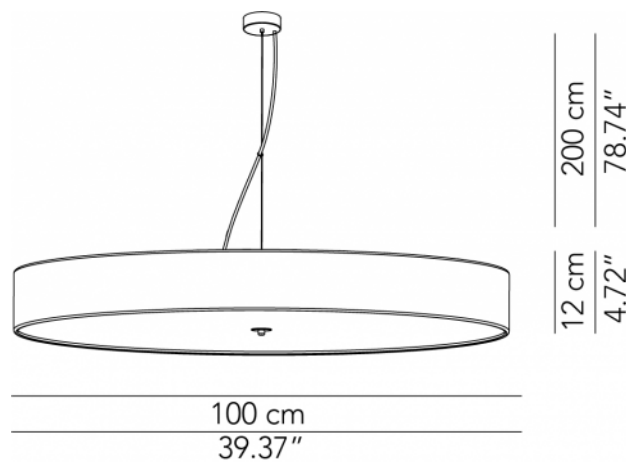

DISCOVOLANTE™

SUSPENSION

TYPE:

PROJECT NAME:

Maxi pendant lamp - ø 100	ø 100 x 12 cm 7 Kg	lamp type 4xE26 LED 42W	L82DISESP100C02
Maxi pendant lamp - ø 100	ø 100 x 12 cm 7 Kg	lamp type 1 led module 57W luminous efficacy 8750 Lm light colour 2700 K cri >80	L82DISESP100C17
Maxi pendant lamp - ø 100	ø 100 x 12 cm 7 Kg	lamp type 1 led module 88.2W luminous efficacy 12380 Lm light colour 2700 K cri >80	L82DISESP100C13

ORDERING INFO

Model (Order Code)	Finish	LED	Voltage	Dimming
		☐ 2700K	☐ 120V	☐ LTE (Leading/Trailing Edge Dim)
		☐ 3000K	☐ 277V	☐ 010V (0-10V)
		☐ 4000K		

Fixture comes with a 4" backplate that mounts to a standard junction box.

Please note: 277V is only compatible with 0-10V dimming. Screw-in bulbs are only compatible with 120V with LTE dimming.

SPECIFICATION SHEET