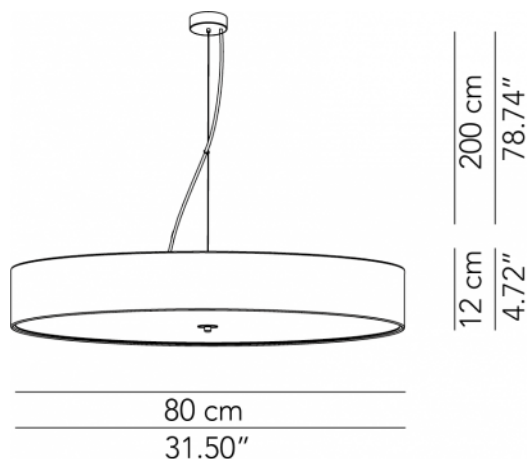

DISCOVOLANTE™

SUSPENSION

TYPE:

PROJECT NAME:

Large pendant lamp - ø 80	ø 80 x 12 cm 4,5 Kg	lamp type 4xE26 LED 42W	L82DISESP080C02
Large pendant lamp - ø 80	ø 80 x 12 cm 4,5 Kg	lamp type 1 led module 57W luminous efficacy 8750 Lm light colour 2700 K cri >80	L82DISESP080C16
Large pendant lamp - ø 80	ø 80 x 12 cm 4,5 Kg	lamp type 1 led module 88.2W luminous efficacy 12380 Lm light colour 2700 K cri >80	L82DISESP080C13

ORDERING INFO

Model (Order Code)	Finish	LED	Voltage	Dimming
		☐ 2700K	☐ 120V	☐ LTE (Leading/Trailing Edge Dim)
		☐ 3000K	☐ 277V	☐ 010V (0-10V)
		☐ 4000K		

Fixture comes with a 4" backplate that mounts to a standard junction box.
Please note: 277V is only compatible with 0-10V dimming. Screw-in bulbs are only compatible with 120V with LTE dimming.

SPECIFICATION SHEET