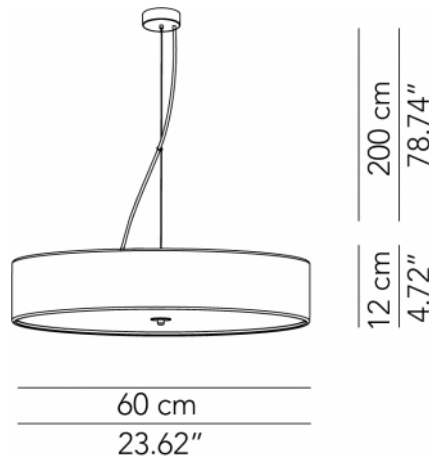

Last updated: 02/11/25

DISCOVOLANTE™

SUSPENSION

TYPE:

PROJECT NAME:

| | | | |
|----------------------------|----------------------|---|-----------------|
| Small pendant lamp - ø 40 | ø 40 x 10 cm 2 Kg | lamp type 2xE26 LED 42W | L82DISESP040C02 |
| Small pendant lamp - ø 40 | ø 40 x 10 cm 2 Kg | lamp type 1 led module 18.7W luminous efficacy 3000 Lm light colour 2700 K cri >80 | L82DISESP040C06 |
| Medium pendant lamp - ø 60 | ø 60 x 12 cm 4 Kg | lamp type 3xE26 LED 42W | L82DISESP060C02 |
| Medium pendant lamp - ø 60 | ø 60 x 12 cm 4 Kg | lamp type 1 led module 23W luminous efficacy 3628 Lm light colour 2700 K cri >80 | L82DISESP060C06 |
| Medium pendant lamp - ø 60 | ø 60 x 12 cm 4 Kg | lamp type 1 led module 57W luminous efficacy 8750 Lm light colour 2700 K cri >80 | L82DISESP060C11 |

Fixture comes with a 4" backplate that mounts to a standard junction box.

Please note: 277V is only compatible with 0-10V dimming. Screw-in bulbs are only compatible with 120V with LTE dimming.

DISCOVOLANTE 40

DISCOVOLANTE 60

SPECIFICATION SHEET

DISCOVOLANTE™

SUSPENSION

TYPE:

PROJECT NAME:

| | | | |
|---------------------------|------------------------|--|-----------------|
| Large pendant lamp - ø 80 | ø 80 x 12 cm 4,5 Kg | lamp type 4xE26 LED 42W | L82DISESP080C02 |
| Large pendant lamp - ø 80 | ø 80 x 12 cm 4,5 Kg | lamp type 1 led module 57W luminous efficacy 8750 Lm light colour 2700 K cri >80 | L82DISESP080C16 |
| Large pendant lamp - ø 80 | ø 80 x 12 cm 4,5 Kg | lamp type 1 led module 88.2W luminous efficacy 12380 Lm light colour 2700 K cri >80 | L82DISESP080C13 |