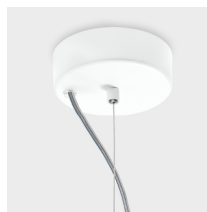

Canopy detail

* on demand

** cable on measure

Luminart®

WWW.LUMINARTLIGHTING.COM

Last updated: 02/11/25