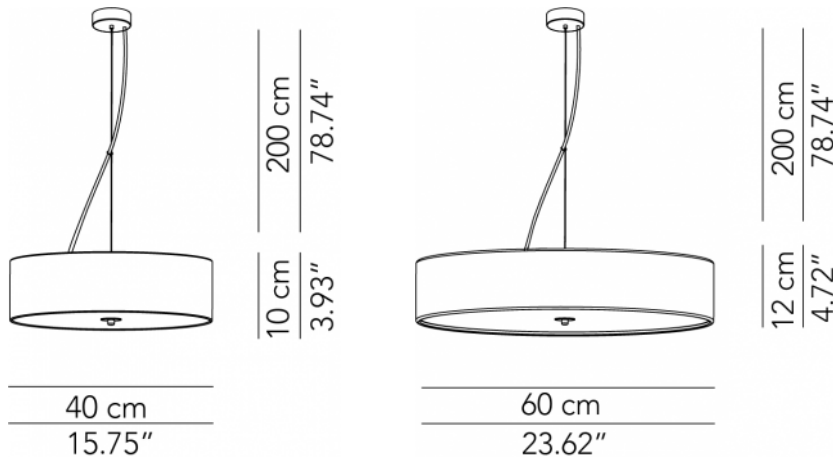

DISCOVOLANTE™

SUSPENSION

TYPE:

PROJECT NAME:

Small pendant lamp - ø 40	ø 40 x 10 cm 2 Kg	lamp type 2xE26 LED 15W	L82DISESP040C02
Small pendant lamp - ø 40	ø 40 x 10 cm 2 Kg	lamp type 1 led module 19.3W luminous efficacy 2900 Lm light colour 2700 K cri >80	L82DISESP040C06
Medium pendant lamp - ø 60	ø 60 x 12 cm 4 Kg	lamp type 3xE26 LED 15W	L82DISESP060C02
Medium pendant lamp - ø 60	ø 60 x 12 cm 4 Kg	lamp type 1 led module 29.3W luminous efficacy 3900 Lm light colour 2700 K cri >80	L82DISESP060C06

ORDERING INFO

Model (Order Code)	Finish	LED	Voltage	Dimming
		☐ 2700K	☐ 120V	☐ LTE (Leading/Trailing Edge Dim)
		☐ 3000K	☐ 277V	☐ 0-10V (0-10V)
		☐ 4000K		

Fixture comes with a 4" backplate that mounts to a standard junction box.
Please note: 277V is only compatible with 0-10V dimming. Screw-in bulbs are only compatible with 120V with LTE dimming.

SPECIFICATION SHEET