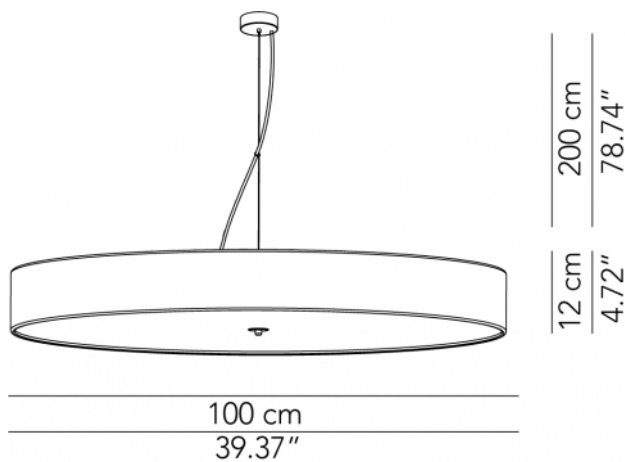

DISCOVOLANTE™

SUSPENSION

TYPE:

PROJECT NAME:

Maxi pendant lamp - ø 100

ø 100 x 12 cm
7 Kg

lamp type 1 led module 108W
luminous efficacy 14500 Lm
light colour 2700 K
cri >80

L82DISESP100C16

ORDERING INFO

Model (Order Code)

Finish

LED

Voltage

Dimming

- ☐ 2700K
- ☐ 3000K
- ☐ 4000K

- ☐ 120V
- ☐ 277V

- ☐ LTE (Leading/Trailing Edge Dim)
- ☐ 0-10V (0-10V)

Fixture comes with a 4" backplate that mounts to a standard junction box.
Please note: 277V is only compatible with 0-10V dimming. Screw-in bulbs are only compatible with 120V with LTE dimming.

SPECIFICATION SHEET

Luminart®

WWW.LUMINARTLIGHTING.COM