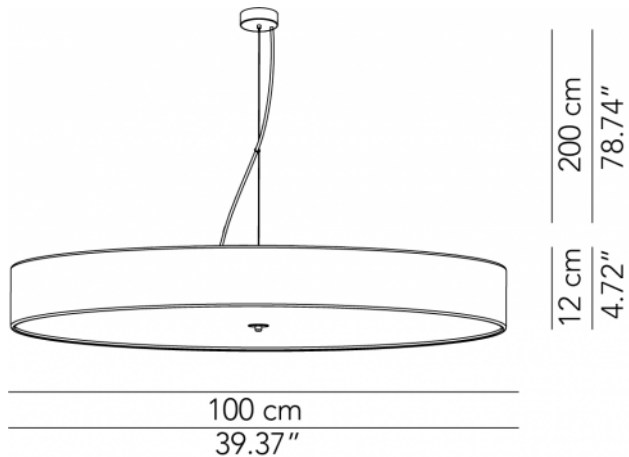

DISCOVOLANTE™

SUSPENSION

TYPE:

PROJECT NAME:

Large pendant lamp - ø 80	ø 80 x 12 cm 4,5 Kg	lamp type 1 led module 88.2W luminous efficacy 11780 Lm light colour 2700 K cri >80	L82DISESP080C13
Maxi pendant lamp - ø 100	ø 100 x 12 cm 7 Kg	lamp type 4xE26 LED 15W	L82DISESP100C02
Maxi pendant lamp - ø 100	ø 100 x 12 cm 7 Kg	lamp type 1 led module 35W luminous efficacy 5600 Lm light colour 2700 K cri >80	L82DISESP100C17
Maxi pendant lamp - ø 100	ø 100 x 12 cm 7 Kg	lamp type 1 led module 88.2W luminous efficacy 11780 Lm light colour 2700 K cri >80	L82DISESP100C13

ORDERING INFO

Model (Order Code)	Finish	LED	Voltage	Dimming
		☐ 2700K	☐ 120V	☐ LTE (Leading/Trailing Edge Dim)
		☐ 3000K	☐ 277V	☐ 0-10V (0-10V)
		☐ 4000K		

Fixture comes with a 4" backplate that mounts to a standard junction box.
Please note: 277V is only compatible with 0-10V dimming. Screw-in bulbs are only compatible with 120V with LTE dimming.

SPECIFICATION SHEET