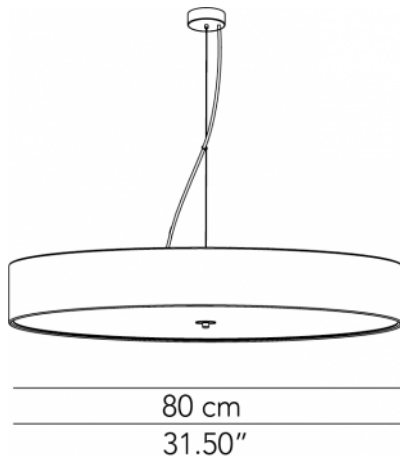

DISCOVOLANTE™

SUSPENSION

TYPE:

PROJECT NAME:

Large pendant lamp - ø 80	ø 80 x 12 cm 4,5 Kg	lamp type 1 led module 88.2W luminous efficacy 11780 Lm light colour 2700 K cri >80	L82DISESP080C13
Maxi pendant lamp - ø 100	ø 100 x 12 cm 7 Kg	lamp type 4xE26 LED 15W	L82DISESP100C02
Maxi pendant lamp - ø 100	ø 100 x 12 cm 7 Kg	lamp type 1 led module 35W luminous efficacy 5600 Lm light colour 2700 K cri >80	L82DISESP100C17
Maxi pendant lamp - ø 100	ø 100 x 12 cm 7 Kg	lamp type 1 led module 88.2W luminous efficacy 11780 Lm light colour 2700 K cri >80	L82DISESP100C13

ORDERING INFO

Model (Order Code)	Finish	LED	Voltage	Dimming
		☐ 2700K	☐ 120V	☐ LTE (Leading/Trailing Edge Dim)
		☐ 3000K	☐ 277V	☐ 0-10V (0-10V)
		☐ 4000K		

Fixture comes with a 4" backplate that mounts to a standard junction box.
Please note: 277V is only compatible with 0-10V dimming. Screw-in bulbs are only compatible with 120V with LTE dimming.

SPECIFICATION SHEET