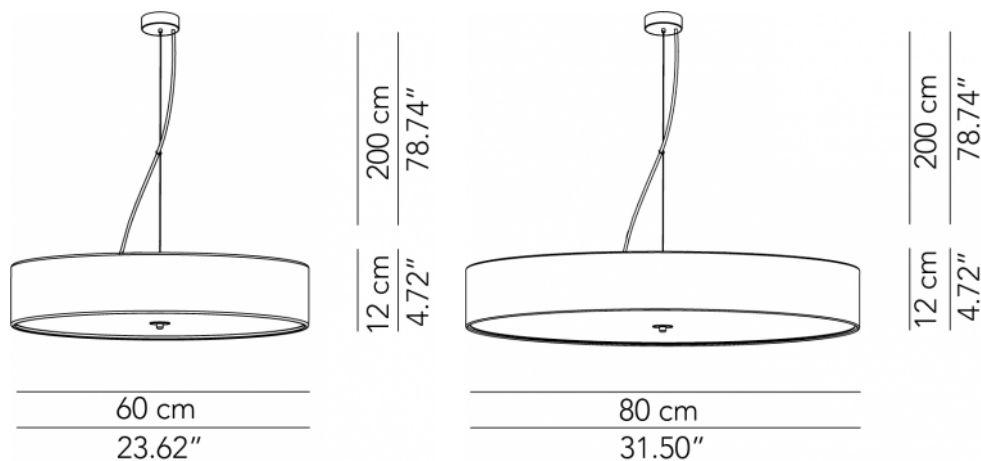

DISCOVOLANTE™

SUSPENSION

TYPE:

PROJECT NAME:

Medium pendant lamp - ø 60	ø 60 x 12 cm 4 Kg	lamp type 1 led module 35W luminous efficacy 5600 Lm light colour 2700 K cri >80	L82DISESP060C11
Medium pendant lamp - ø 60	ø 60 x 12 cm 4 Kg	lamp type 1 led module 88.2W luminous efficacy 11780 Lm light colour 2700 K cri >80	L82DISESP060C09
Large pendant lamp - ø 80	ø 80 x 12 cm 4,5 Kg	lamp type 4xE26 LED 15W	L82DISESP080C02
Large pendant lamp - ø 80	ø 80 x 12 cm 4,5 Kg	lamp type 1 led module 35W luminous efficacy 5600 Lm light colour 2700 K cri >80	L82DISESP080C16

ORDERING INFO

Model (Order Code)

Finish

LED

Voltage

Dimming

- ☐ 2700K
- ☐ 3000K
- ☐ 4000K

- ☐ 120V
- ☐ 277V

- ☐ LTE (Leading/Trailing Edge Dim)
- ☐ 0-10V (0-10V)

Fixture comes with a 4" backplate that mounts to a standard junction box.

Please note: 277V is only compatible with 0-10V dimming. Screw-in bulbs are only compatible with 120V with LTE dimming.

SPECIFICATION SHEET

Luminart®

WWW.LUMINARTLIGHTING.COM