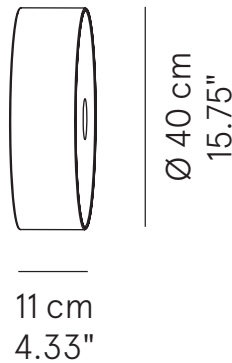

DISCOVOLANTE™ 40

WALL

TYPE:

PROJECT NAME:

Discovolante - ø 40	ø 40 x 10 cm 2 Kg	lamp type 2xE26 LED 42W	L82DISEAP040C02
Discovolante - ø 40	ø 40 x 10 cm 2 Kg	lamp type 1 led module 18.7W luminous efficacy 3000 Lm light colour 2700 K cri >80	L82DISEAP040C06

ORDERING INFO

Model (Order Code)	Finish	LED	Voltage	Dimming
		☐ 2700K	☐ 120V	☐ LTE (Leading/Trailing Edge Dim)
		☐ 3000K	☐ 277V	☐ 0-10V (0-10V)
		☐ 4000K		

Fixture comes with a 4" backplate that mounts to a standard junction box.
Please note: 277V is only compatible with 0-10V dimming. Screw-in bulbs are only compatible with 120V with LTE dimming.

DISCOVOLANTE 40

SPECIFICATION SHEET

Luminart®

WWW.LUMINARTLIGHTING.COM