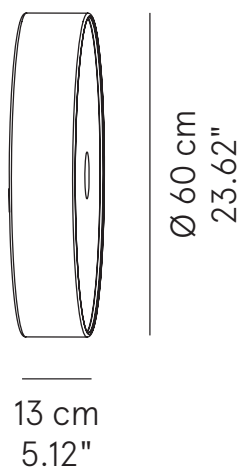

DISCOVOLANTE™ 60

WALL

TYPE:

PROJECT NAME:

Discovolante- ø 60	ø 60 x 12 cm 4 Kg	lamp type 3xE26 LED 42W	L82DISEAP060C02
Discovolante - ø 60	ø 60 x 12 cm 4 Kg	lamp type 1 led module 23W luminous efficacy 3628 Lm light colour 2700 K cri >80	L82DISEAP060C06
Discovolante - ø 60	ø 60 x 12 cm 4 Kg	lamp type 1 led module 57W luminous efficacy 8750 Lm light colour 2700 K cri >80	L82DISEAP060C11

ORDERING INFO

Model (Order Code)	Finish	LED	Voltage	Dimming
		☐ 2700K	☐ 120V	☐ LTE (Leading/Trailing Edge Dim)
		☐ 3000K	☐ 277V	☐ 0-10V (0-10V)
		☐ 4000K		

Fixture comes with a 4" backplate that mounts to a standard junction box.
Please note: 277V is only compatible with 0-10V dimming. Screw-in bulbs are only compatible with 120V with LTE dimming.

DISCOVOLANTE 60

SPECIFICATION SHEET

Luminart®

WWW.LUMINARTLIGHTING.COM