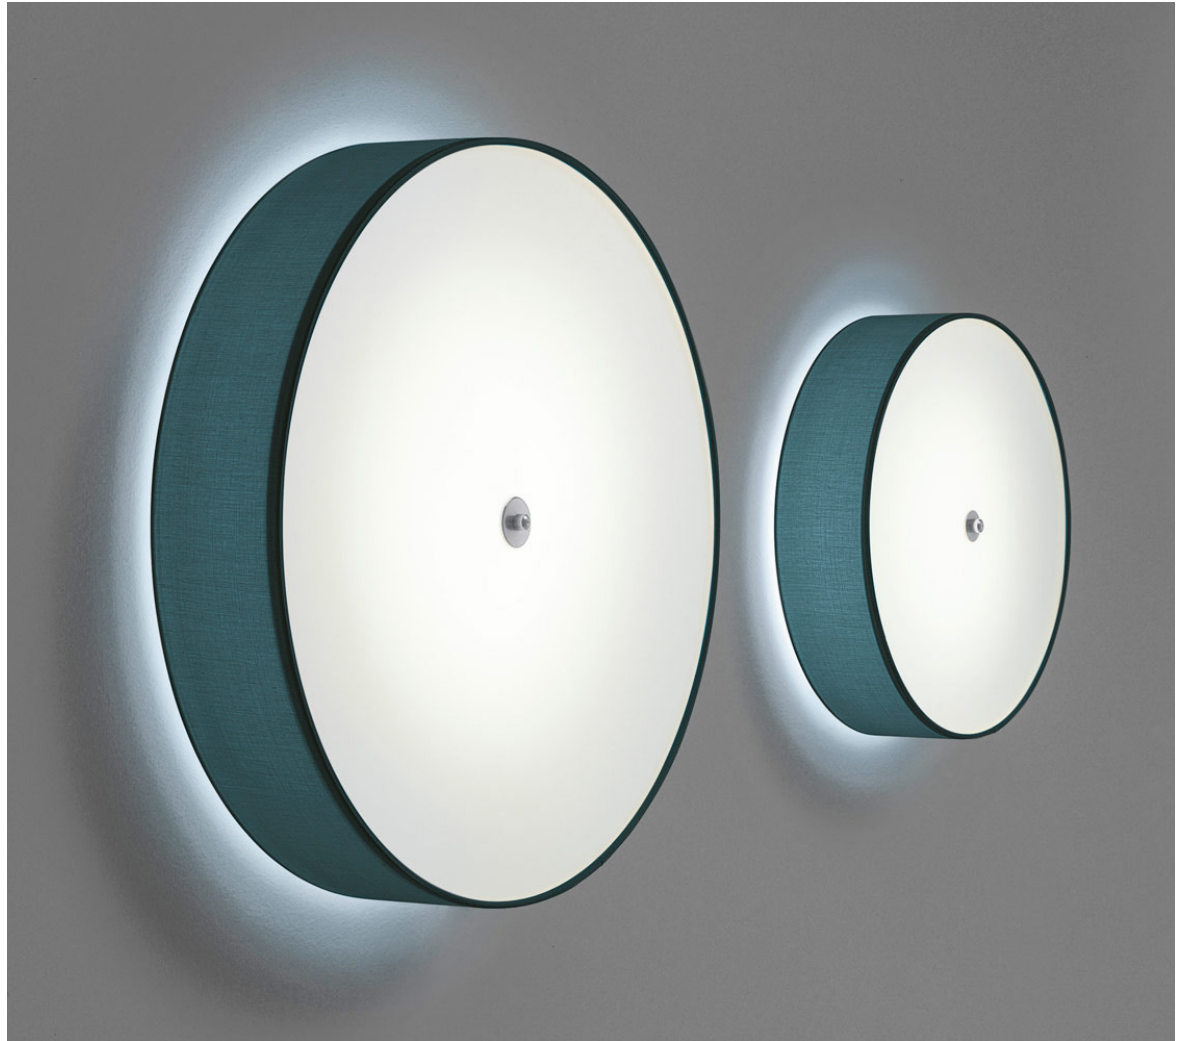

DISCOVOLANTE™

WALL

TYPE:

PROJECT NAME:

Finish

Fabric diffusers:

Cotton

Pleated

Pleated ribbon

Velvet

Washable

Kvadrat

Wool

Fabric lampshade

IP20

SPECIFICATION SHEET

* on demand

** cable on measure

Luminart®

WWW.LUMINARTLIGHTING.COM

Last updated: 02/11/25