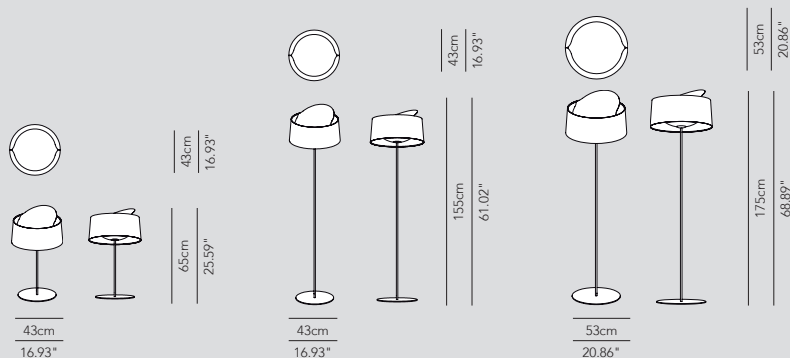

SPECIFICATION SHEET