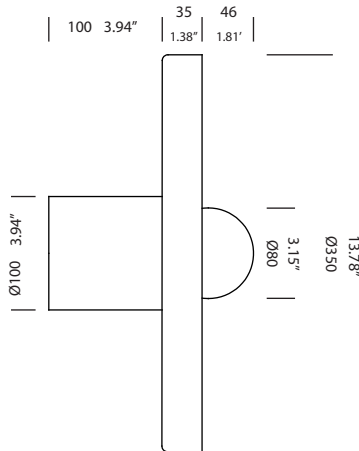

DISK™ MINI

CEILING/WALL

TYPE:

PROJECT NAME:

design by Jean-François d'or

A large saucer of golden light, gently diffusing throughout your room, like the shimmering sound of a gong. As a hanging lamp above a table, the 'disk' creates a warm and intimate atmosphere, almost as if you were sitting in a secluded alcove. By adjusting the height of the 'disk' above the floor, you can vary the overall strength of the lighting. Brilliant rays of bright light will flood over all your interior surfaces. The 'disk' can also be used as a wall or ceiling lamp.

SPECIFICATION SHEET

Luminart®

WWW.LUMINARTLIGHTING.COM
Last updated: 02/24/20

DISK™ MINI

CEILING/WALL

TYPE:

PROJECT NAME:

disk mini ceiling/wall

white / white painted

T66A2IWLWL

Installation note: Comes with a 4" backplate that mounts to a standard junction box

SPECIFICATION SHEET

Luminart®

WWW.LUMINARTLIGHTING.COM
Last updated: 02/24/20