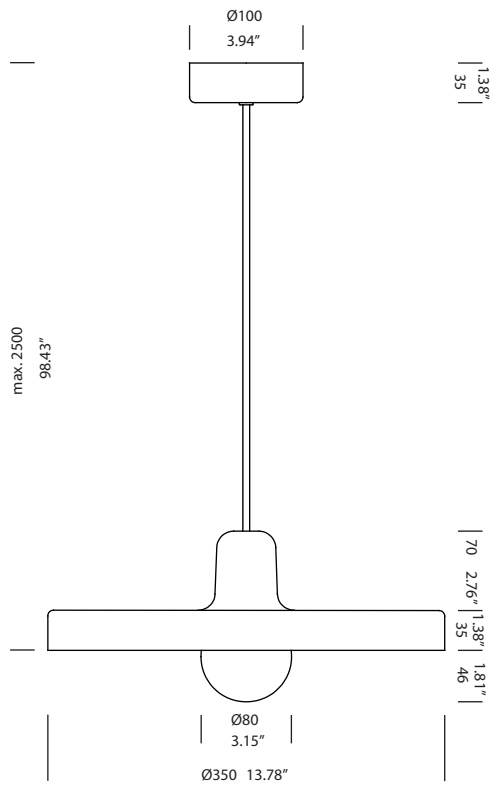

# DISK™ MINI

SUSPENSION

TYPE:

PROJECT NAME:

---

design by Jean-François d'or

SPECIFICATION SHEET

A large saucer of golden light, gently diffusing throughout your room, like the shimmering sound of a gong. As a hanging lamp above a table, the 'disk' creates a warm and intimate atmosphere, almost as if you were sitting in a secluded alcove. By adjusting the height of the 'disk' above the floor, you can vary the overall strength of the lighting. Brilliant rays of bright light will flood over all your interior surfaces. The 'disk' can also be used as a wall or ceiling lamp.

# DISK™ MINI SUSPENSION

TYPE:

PROJECT NAME:

disk mini hanging

white / white painted

T66H2IWLWL

Installation note: Comes with a 4" backplate that mounts to a standard junction box

SPECIFICATION SHEET