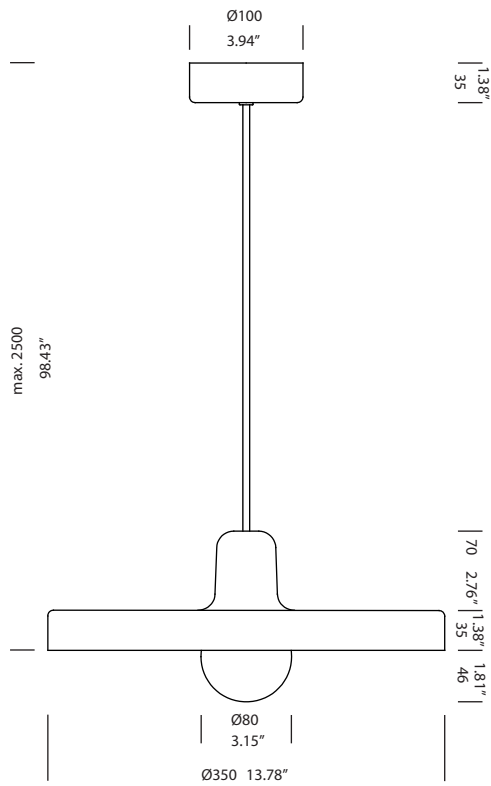

DISK™ MINI

SUSPENSION

TYPE:

PROJECT NAME:

design by Jean-François d'or

SPECIFICATION SHEET

A large saucer of golden light, gently diffusing throughout your room, like the shimmering sound of a gong. As a hanging lamp above a table, the 'disk' creates a warm and intimate atmosphere, almost as if you were sitting in a secluded alcove. By adjusting the height of the 'disk' above the floor, you can vary the overall strength of the lighting. Brilliant rays of bright light will flood over all your interior surfaces. The 'disk' can also be used as a wall or ceiling lamp.

Luminart®

WWW.LUMINARTLIGHTING.COM
Last updated: 02/24/20

DISK™ MINI SUSPENSION

TYPE:

PROJECT NAME:

disk mini hanging

white / white painted

L30T66H2IWLWL

Installation note: Comes with a 4" backplate that mounts to a standard junction box

SPECIFICATION SHEET