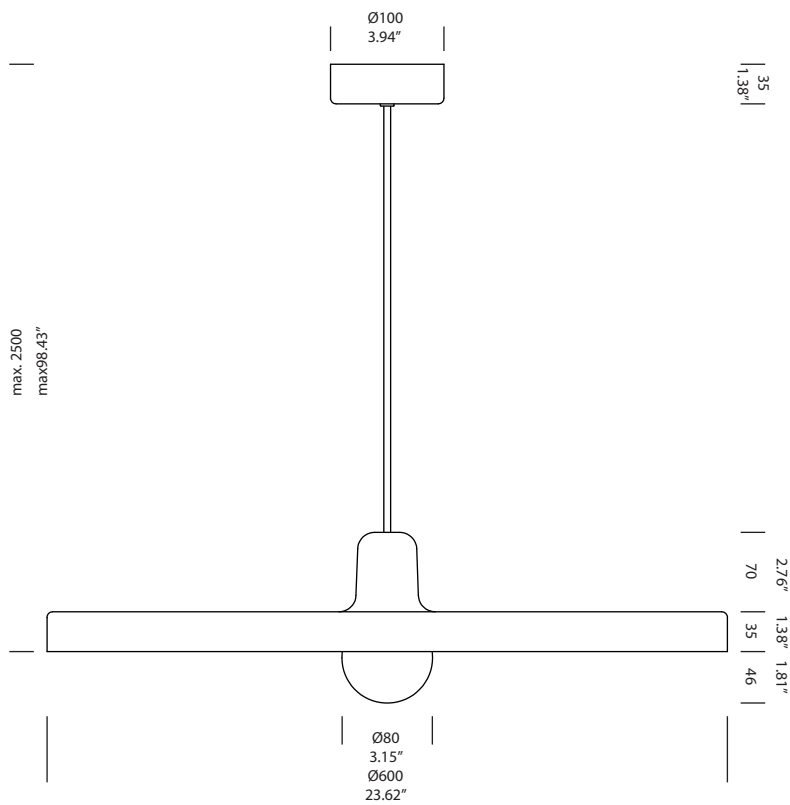

DISK™

SUSPENSION

TYPE:

PROJECT NAME:

design by Jean-François d'or

A large saucer of golden light, gently diffusing throughout your room, like the shimmering sound of a gong. As a hanging lamp above a table, the 'disk' creates a warm and intimate atmosphere, almost as if you were sitting in a secluded alcove. By adjusting the height of the 'disk' above the floor, you can vary the overall strength of the lighting. Brilliant rays of bright light will flood over all your interior surfaces. The 'disk' can also be used as a wall or ceiling lamp.

SPECIFICATION SHEET

Luminart®

WWW.LUMINARTLIGHTING.COM
Last updated: 02/24/20

DISK™ SUSPENSION

TYPE:

PROJECT NAME:

disk hanging

white / white painted

T66H1IWLWL

Installation note: Comes with a 4" backplate that mounts to a standard junction box

SPECIFICATION SHEET

Luminart®

WWW.LUMINARTLIGHTING.COM
Last updated: 02/24/20