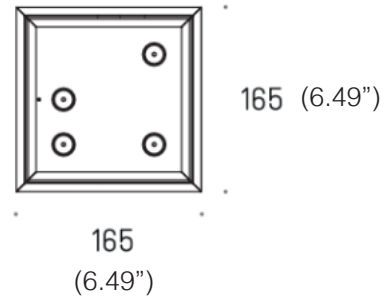

DOMINO™ 16

CEILING

TYPE:

PROJECT NAME:

The inspiration to design the Domino luminaire came from the starry sky - and here is the result. Have fun arranging, choose shapes and sizes. Create your own constellation in the interior!

Power input, flux: 10W, 810lm

Color rendering / SDCM: CRI 90 / sdcM3

Installation: Surface mounted, ceiling

Materials: Aluminum

Ingress protection: IP20

Electrical: High efficiency electronic power supply, rated 50,000 hours 120V-277V

Finish options: Black, White, Terracotta, Ocean Grey, Warm Dust

Light source: LED

Color Temperature:
CRI 90 2700K
CRI 90 3000K
CRI 90 4000K