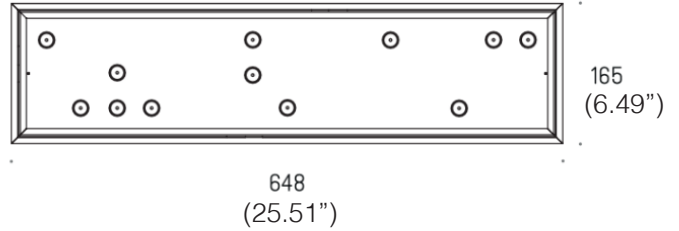

DOMINO™ 64

CEILING

TYPE:

PROJECT NAME:

The inspiration to design the Domino luminaire came from the starry sky - and here is the result. Have fun arranging, choose shapes and sizes. Create your own constellation in the interior!

Power input, flux: 39W, 2880lm

Color rendering / SDCM: CRI 90 / sdcM3

Installation: Surface mounted, ceiling

Materials: Aluminum

Ingress protection: IP20

Electrical: High efficiency electronic power supply, rated 50,000 hours 120V-277V

Finish options: Black, White, Terracotta, Ocean Grey, Warm Dust

Light source: LED

Color Temperature:
CRI 90 2700K
CRI 90 3000K
CRI 90 4000K