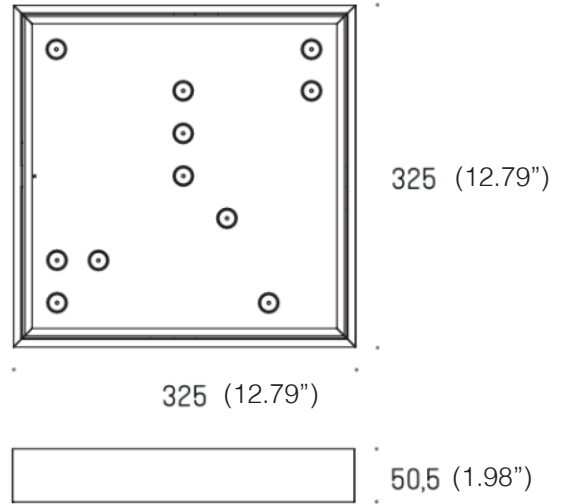

**Power input, flux:** 37W, 3138lm

**Color rendering / SDCM:** CRI 90 / sdcM3

**Installation:** Surface mounted, ceiling

**Materials:** Aluminum

**Ingress protection:** IP20

**Electrical:** High efficiency electronic power supply, rated 50,000 hours 120V-277V