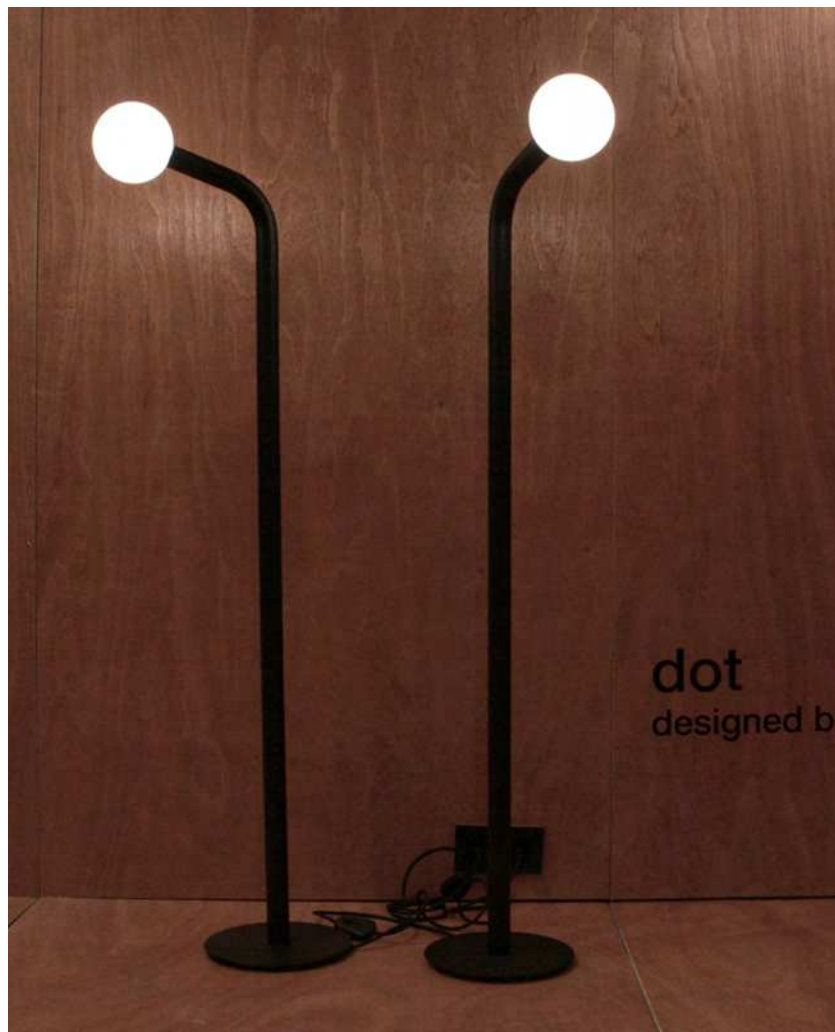

# DOT™

Table/Floor

**TYPE:**

**PROJECT NAME:**

---

design by Sylvain Willenz

The 'dot' series is a collection of lamps, which all share a distinctive and simple feature. Each lamp consists of a bent tube, ending with a white opal glass sphere. The result, whether table lamp; sole or multiple branched chandelier or floor lamp stands out, thanks to its minimal and graphic identity.

# DOT™

**TYPE:**

Table/Floor

**PROJECT NAME:**

dot table

white painted  
black painted

T93T1HWL  
T93T1HZL

dot floor