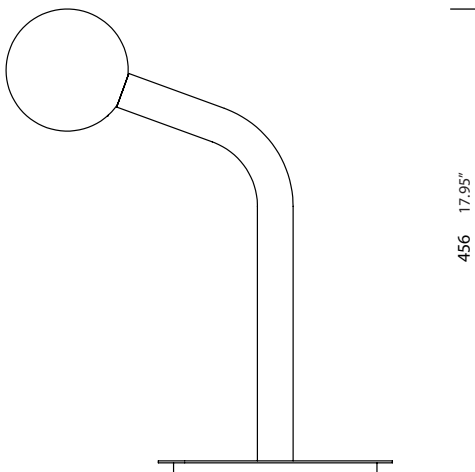

dot floor

white painted
black painted

T93F1HWL
T93F1HZL