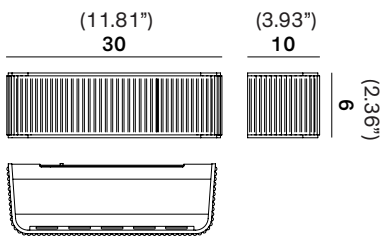

DRESSCODE™

WALL - ADA COMPLIANT

TYPE:

PROJECT NAME:

Dresscode L16W1

Dresscode L16W2

Light Source	LED
Power (W1)	16 Watt
Power (W2)	29 Watt
Kelvin	2700, 3000
Lumen (W1)	1600
Lumen (W2)	3200
CRI	90

Matte Finish