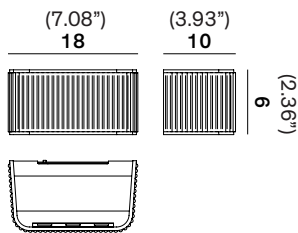

DRESSCODE™

WALL - ADA COMPLIANT

TYPE:

PROJECT NAME:

Dresscode L16W1

Dresscode L16W2

Light Source	LED
Power (W1)	16 Watt
Power (W2)	29 Watt
Kelvin	2700, 3000
Lumen (W1)	1600
Lumen (W2)	3200
CRI	90

Matte Finish