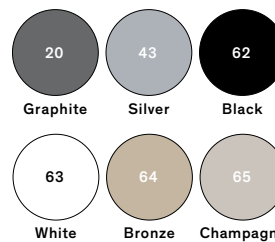

# DRINK™

FLOOR

TYPE:

PROJECT NAME:

Ø 16 (6.3")

180 (70.86")

Ø 20,5 (8.07")

Drink L16F1

Light Source	LED
Power	36 Watt
Kelvin	2700
Dimmer	push button
Lumen	4000
CRI	90
Voltage	120V

Finish Options

SPECIFICATION SHEET