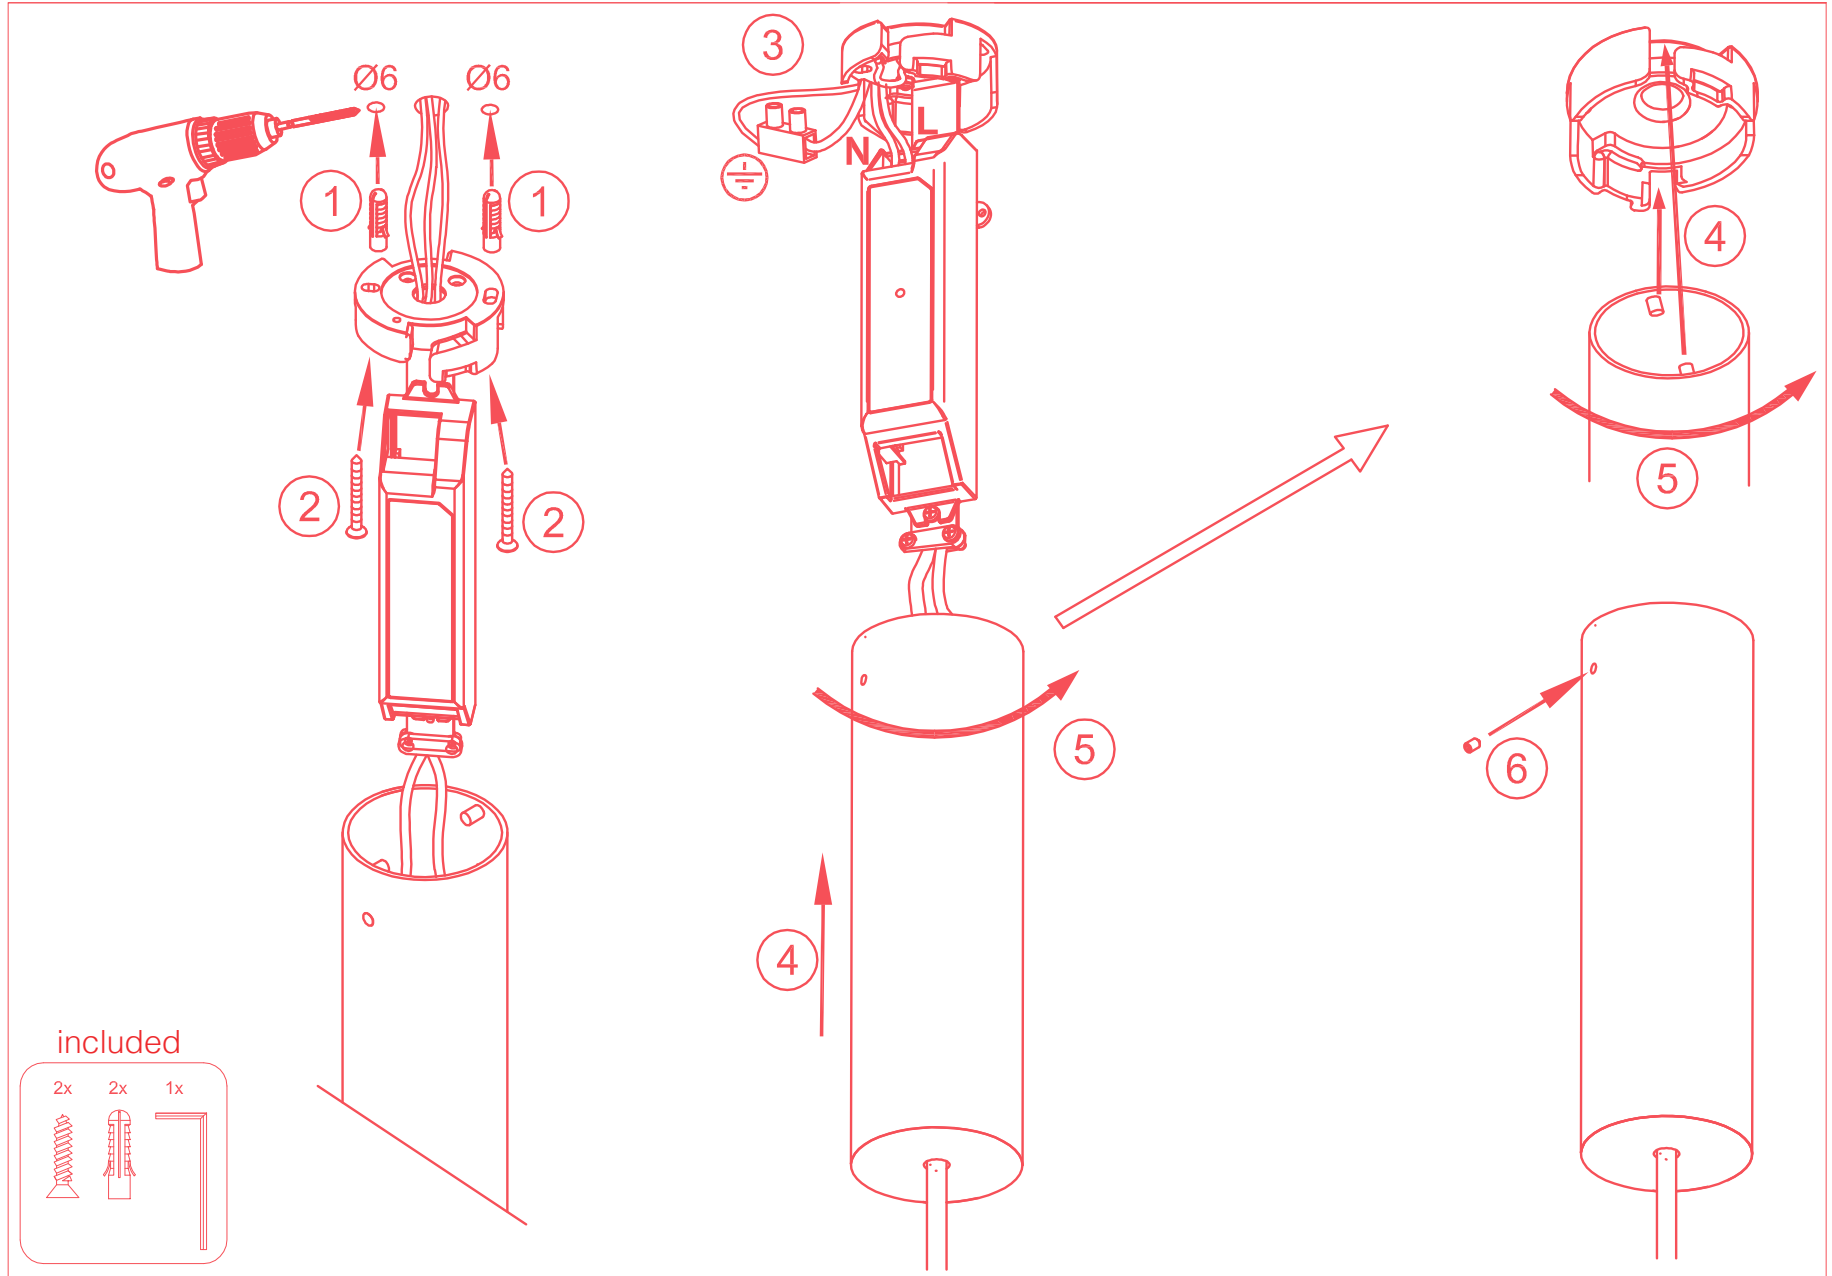

DRY H1

DRY H2

DRY™

INSTALLATION INSTRUCTIONS

TYPE:

PROJECT NAME:

DRY H2

INSTALLATION SHEET