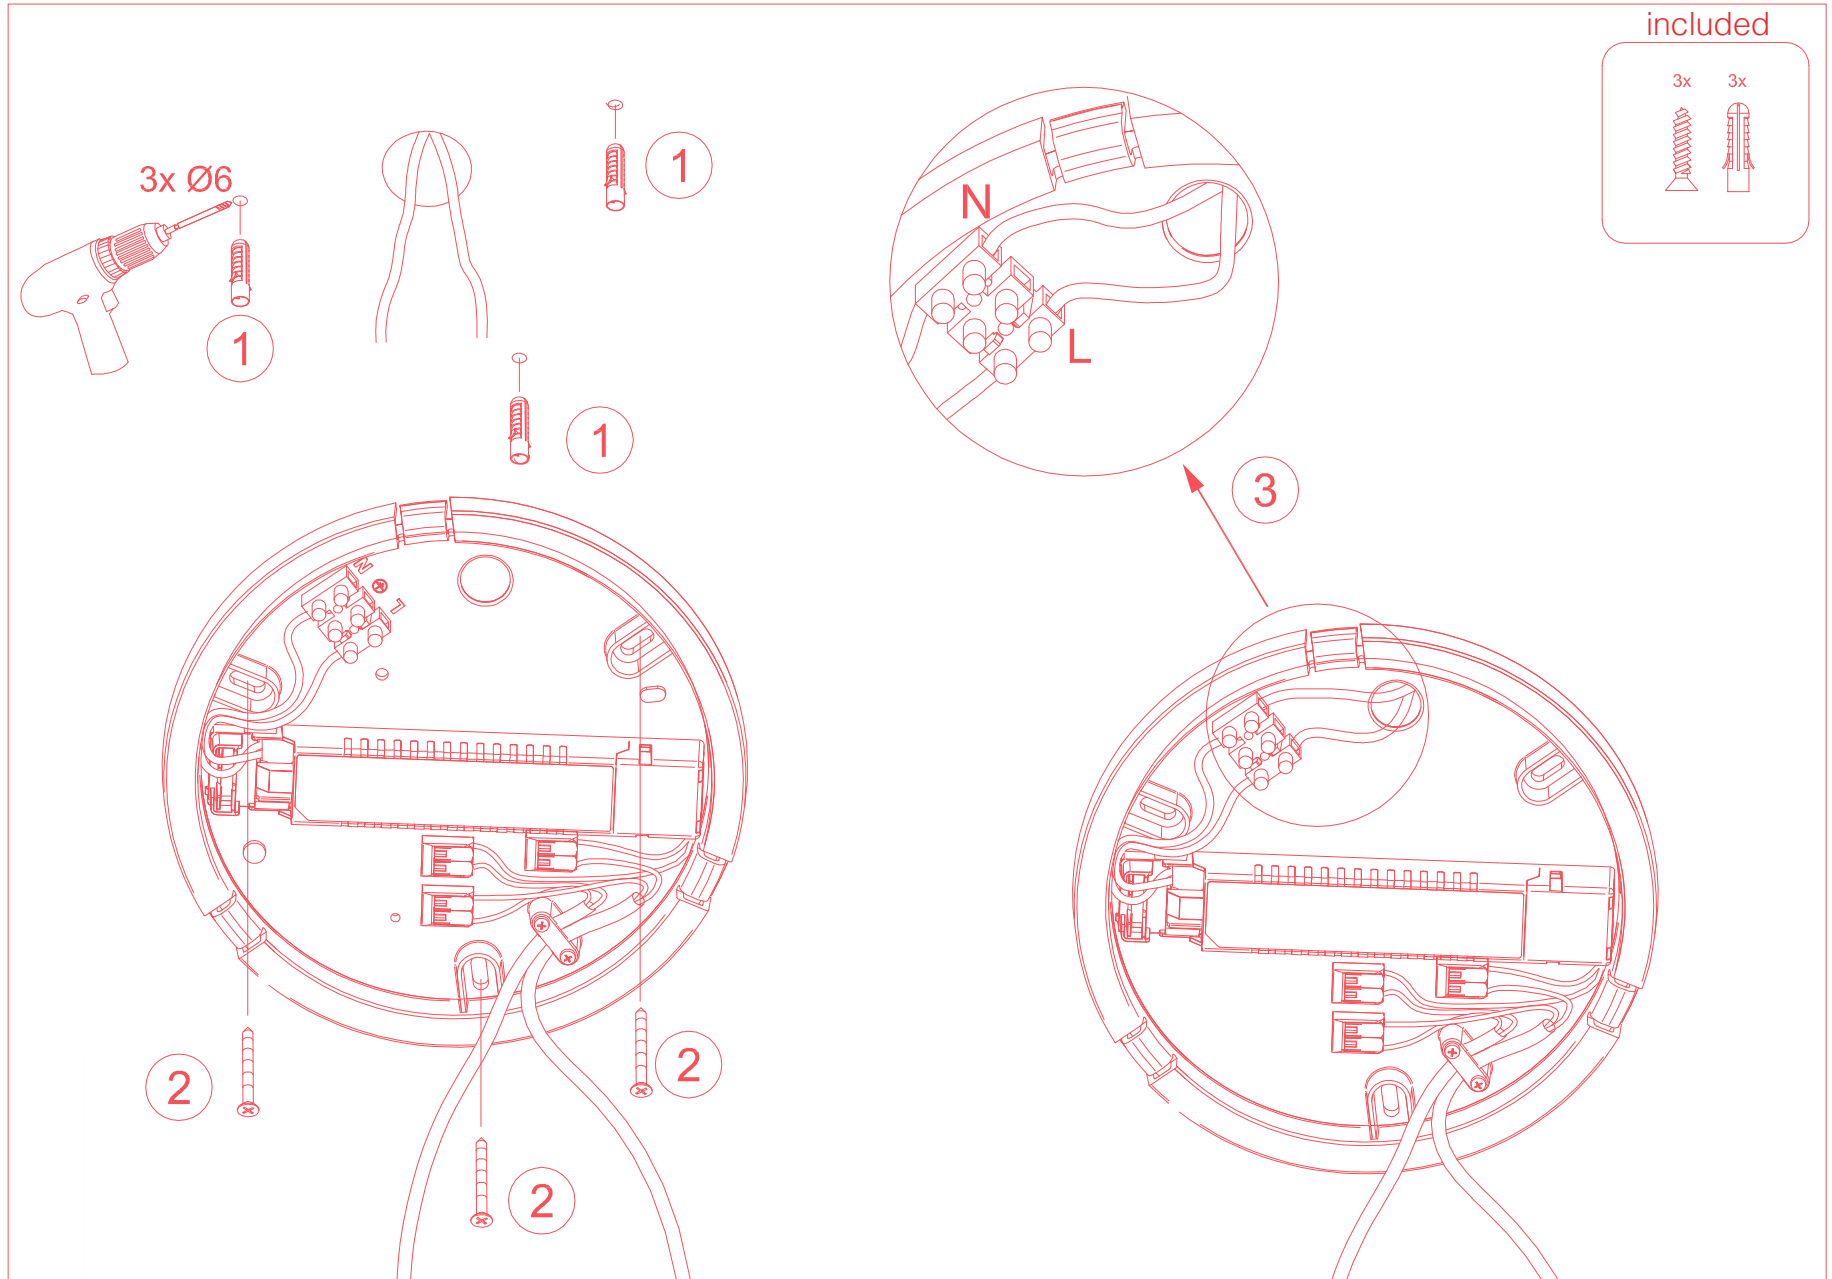

DRY H1

DRY H2

DRY™

INSTALLATION INSTRUCTIONS

TYPE:

PROJECT NAME:

DRY H2

INSTALLATION SHEET