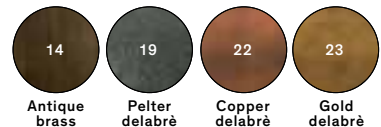

DRY™

SUSPENSION

TYPE:

PROJECT NAME:

Dry L16H1

Dry L16H2

Composition example with optional ø50 (ø19.65") canopy. Maximum 6 lights (H1 only). Order code: R1.

Light source: LED
Power:
H1: 16W, H2: 32W
Lumens:
H1: 1200, H2: 2400

Matte Finish

Satin Finish

Metallic Finish

SPECIFICATION SHEET

ORDERING INFO

Model (Order Code)	Finish	LED	Voltage	Dimming
		<input type="radio"/> 2700K	<input type="radio"/> 120V	<input type="radio"/> LTE (Leading/Trailing Edge Dim)
		<input type="radio"/> 3000K	<input type="radio"/> 277V	<input type="radio"/> 010V (0-10V)
		<input type="radio"/> 4000K		