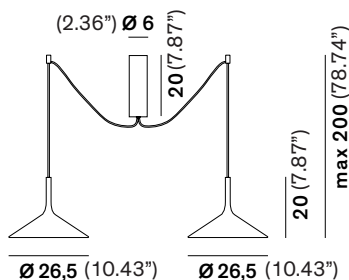

DRY™

SUSPENSION

TYPE:

PROJECT NAME:

Dry L16H1

Dry L16H2

Composition example with optional ø50 (ø19.65") canopy. Maximum 6 lights (H1 only). Order code: R1.

Light source: LED
Power:
H1: 16W, H2: 32W
Lumens:
H1: 1200, H2: 2400

Fixture comes with a 4" backplate that mounts to a standard junction box. Please note: 277V is only compatible with 0-10V dimming.

Luminart®

WWW.LUMINARTLIGHTING.COM
Last updated: 03/25/21