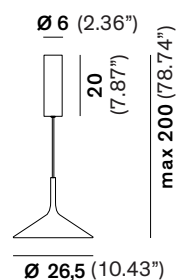

DRY™

SUSPENSION

TYPE:

PROJECT NAME:

Dry L16H1

Dry L16H2

Composition example with optional ø50 (ø19.65") canopy. Maximum 6 lights (H1 only). Order code: R1.

Light source: LED
Power:
H1: 16W, H2: 32W
Lumens:
H1: 1200, H2: 2400

Matte Finish

Satin Finish

Metallic Finish

SPECIFICATION SHEET

ORDERING INFO

Model (Order Code)	Finish	LED	Voltage	Dimming
		<input type="radio"/> 2700K	<input type="radio"/> 120V	<input type="radio"/> LTE (Leading/Trailing Edge Dim)
		<input type="radio"/> 3000K	<input type="radio"/> 277V	<input type="radio"/> 010V (0-10V)
		<input type="radio"/> 4000K		

Fixture comes with a 4" backplate that mounts to a standard junction box. Please note: 277V is only compatible with 0-10V dimming.

Luminart®

WWW.LUMINARTLIGHTING.COM
Last updated: 03/25/21