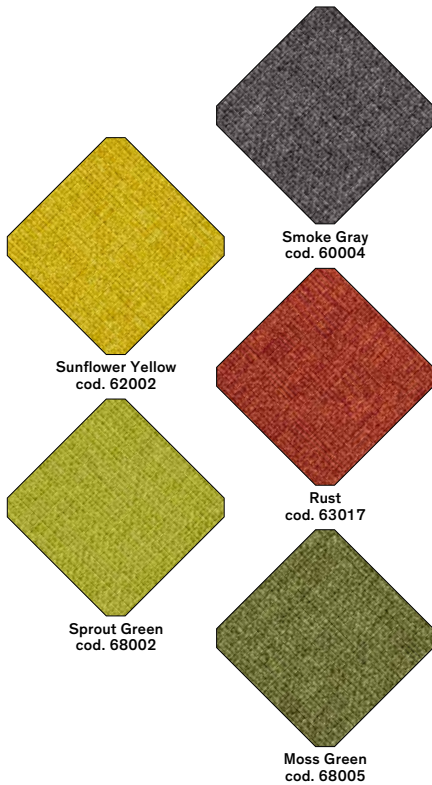

EDEN™

FLOOR

TYPE:

PROJECT NAME:

SPECIFICATION SHEET

4 (1.57")	Light Source	LED
	Power	40 Watt
	Kelvin	2700
	Dimmer	touch
	Lumen	3500
	CRI	90
	Sound absorbing	
	Voltage	120V

Filling	Baseplate
	
Polyester fiber	Anthracite painted steel

See next page for fabric color options

EDEN™

FLOOR

TYPE:

PROJECT NAME:

Fabric Cover
Medley by Gabriel®

Material

100% Polyester

Free of heavy metals

32 other colors on request:

SPECIFICATION SHEET