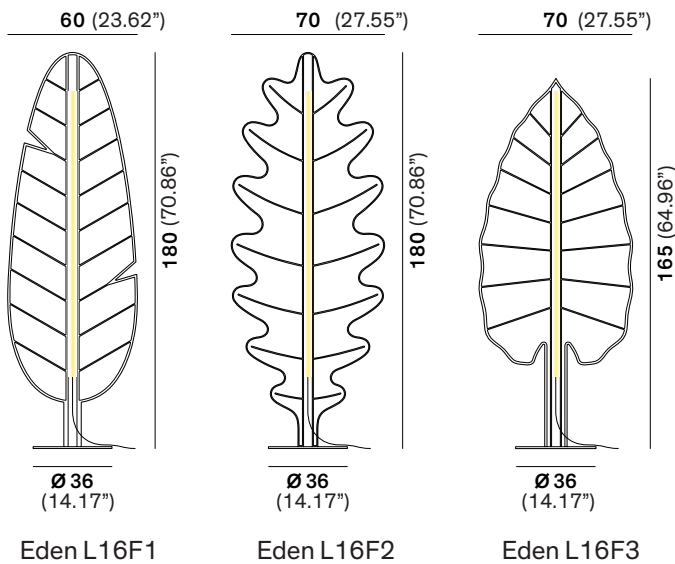

EDEN™

FLOOR

TYPE:

PROJECT NAME:

SPECIFICATION SHEET

4 (1.57")	Light Source	LED
	Power	40 Watt
	Kelvin	2700
	Dimmer	touch
	Lumen	3500
	CRI	90
	Sound absorbing	
	Voltage	120V

Filling	Baseplate
	
Polyester fiber	Anthracite painted steel

See next page for fabric color options

EDEN™

FLOOR

TYPE:

PROJECT NAME:

Fabric Cover
Medley by Gabriel®

Material

100% Polyester