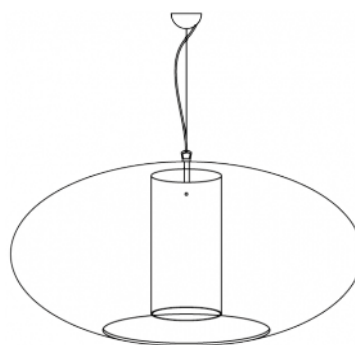

# ELLISSE™

SUSPENSION

**TYPE:**

**PROJECT NAME:**

<b>Medium pendant lamp - ø 60</b>	ø 60 x 28 cm 3 Kg	lamp type 1xE26 LED 15W	L82ELLESO060C01
<b>Large pendant lamp - ø 80</b>	ø 80 x 35 cm 5 Kg	lamp type 1xE26 LED 15W	L82ELLESO080C01

## ORDERING INFO

Model (Order Code)

Finish

Voltage

Dimming

120V

LTE (Leading/Trailing Edge Dim)

Fixture comes with a 4" backplate that mounts to a standard junction box.

28 cm  
11.02"  
200 cm  
78.74"

60 cm  
23.62"

35 cm  
13.78"  
200 cm  
78.74"

80 cm  
31.50"

SPECIFICATION SHEET