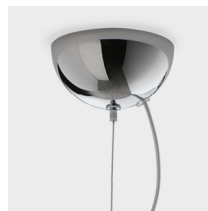

Canopy detail

* cable on measure