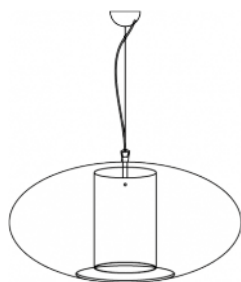

# ELLISSE™

SUSPENSION

**TYPE:**

**PROJECT NAME:**

<b>Medium pendant lamp - ø 60</b>	ø 60 x 28 cm 3 Kg	lamp type 1xE26 LED 15W	L82ELLESO060C01
<b>Large pendant lamp - ø 80</b>	ø 80 x 35 cm 5 Kg	lamp type 1xE26 LED 15W	L82ELLESO080C01

## ORDERING INFO

Model (Order Code)

Finish

Voltage

Dimming

120V

LTE (Leading/Trailing Edge Dim)

Fixture comes with a 4" backplate that mounts to a standard junction box.

28 cm  
11.02"  
200 cm  
78.74"

60 cm  
23.62"

35 cm  
13.78"  
200 cm  
78.74"

80 cm  
31.50"

SPECIFICATION SHEET