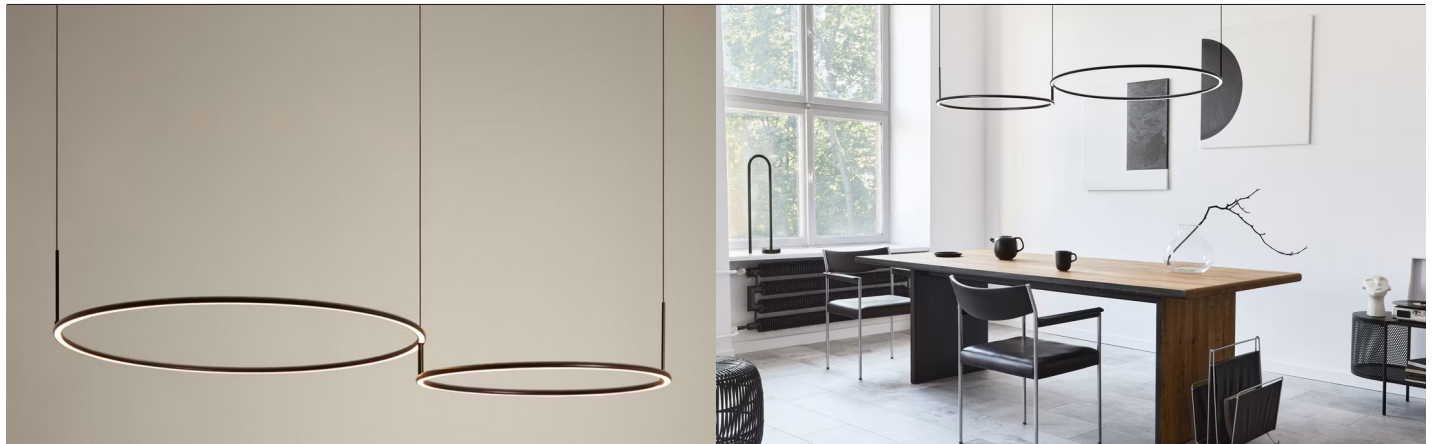

EROS™ DOUBLE

SUSPENSION

TYPE:

PROJECT NAME:

Technical information

Index Protection	IP20
Driver	Included
CRI	80
Temperature	3000K
Lifetime	50.000h
Technology	LED
Guarantee	5 years
Voltage	120V

Eros Double
L6531523-