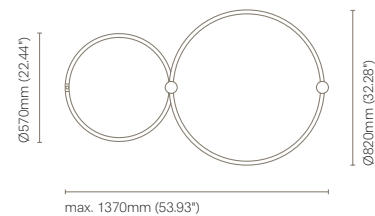

EROS™ DOUBLE

SUSPENSION

TYPE:

PROJECT NAME:

Technical information

Index Protection	IP20
Driver	Included
CRI	80
Temperature	3000K
Lifetime	50.000h
Technology	LED
Guarantee	5 years
Voltage	120V

Eros Double
L6531523-

Model:

L6531523-	COLOUR	CRI/TEMP.	LED
1	Black	C 830	3 6830lm/61W

SPECIFICATION SHEET

ORDERING INFO

Model (Order Code)

Driver Options

- 120V Phase Dimming
- 120V 0-10V Dimming
- 277V 0-10V Dimming

Luminart®