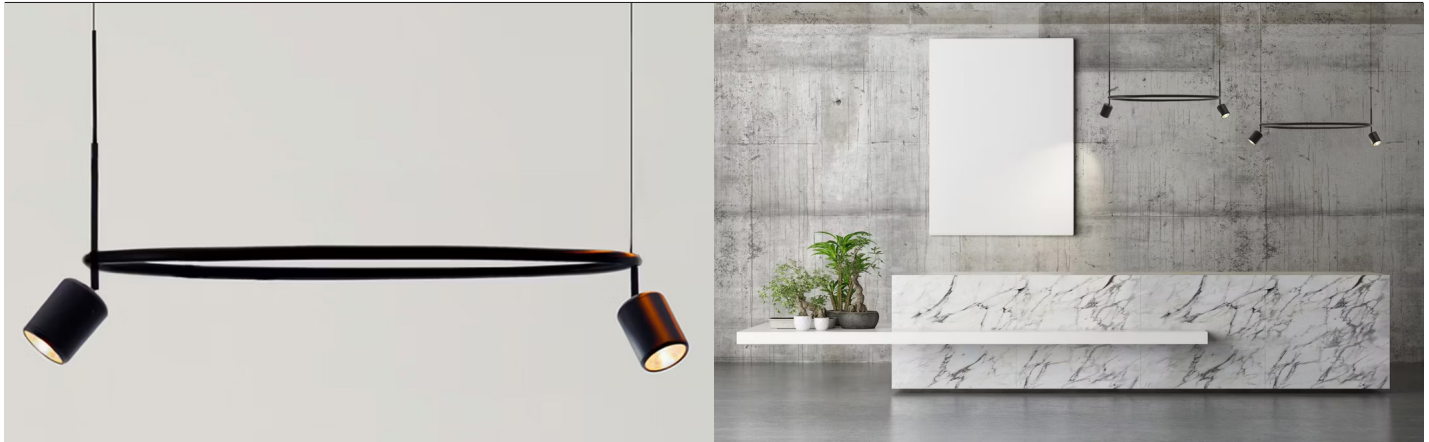

EROS™ SINGLE

SUSPENSION

TYPE:

PROJECT NAME:

Technical information

Index Protection	IP20
Driver	Included
CRI	80
Temperature	3000K
Lifetime	50.000h
Technology	LED
Guarantee	5 years
Voltage	120V

Eros Single
L6531512-