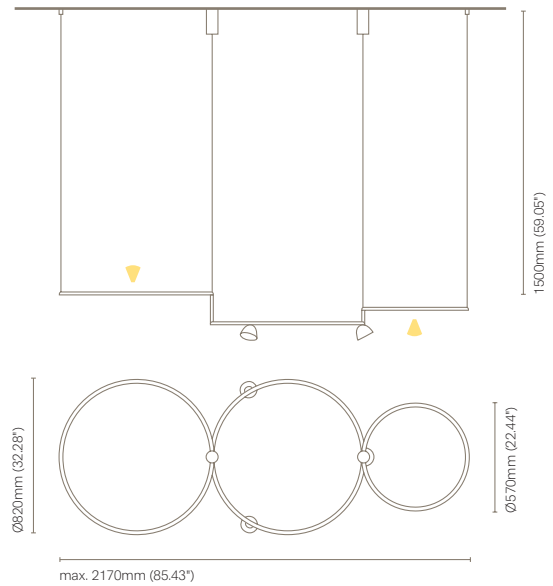

EROS™ TRIPLE

SUSPENSION

TYPE:

PROJECT NAME:

Technical information

Index Protection	IP20
Driver	Included
CRI	80
Temperature	3000K
Lifetime	50.000h
Technology	LED
Guarantee	5 years
Voltage	220-240V

Eros Triple
L6531535-

Model

L6531535-	COLOUR	CRI/TEMP.	LED
1	Black	C 830	3 6830+1860lm/61+22W

SPECIFICATION SHEET

ORDERING INFO

Model (Order Code)

Driver Options

- 120V Phase Dimming
- 120V 0-10V Dimming
- 277V 0-10V Dimming

Luminart®