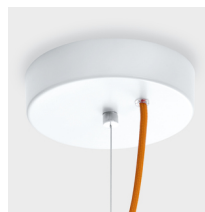

EVA™ SUSPENSION

TYPE:

PROJECT NAME:

Finish

Diffuser colors:

Matt white

Dark brown

Lead grey

Swamp green

Caramel

Matte gold

Cable colors:

Ecru

Blue

Orange

Grey

Red

Black

Kiwi

IP20

Canopy detail
ø 11-18

Canopy detail
ø 27-38

* cable on measure

SPECIFICATION SHEET

TYPE:

PROJECT NAME:

EVA mini - Pendant lamp ø 11	ø 11 x 15 cm 0,3 Kg	lamp type 1xGU10 LED 4.5W	L82EVAESO011H41
EVA medium - Pendant lamp ø 18	ø 18 x 26 cm 1,1 Kg	lamp type 1xE26 LED 15W	L82EVAESO018H01
EVA maxi - Pendant lamp ø 27	ø 27 x 40 cm 4 Kg	lamp type 1xE26 LED 15W	L82EVAESO027H01
EVA mega - Pendant lamp ø 38	ø 38 x 55 cm 8 Kg	lamp type 1xE26 LED 15W	L82EVAESO037H01