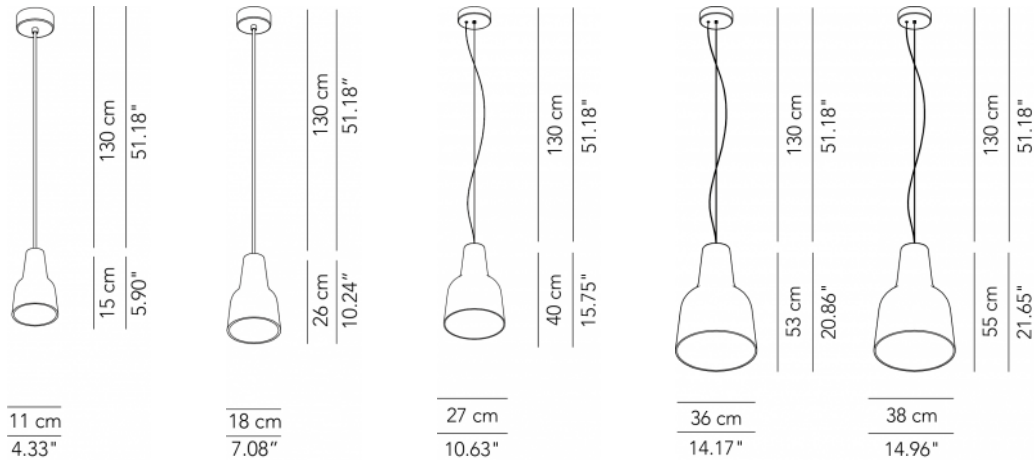

Red

Black

Kiwi

IP20

Canopy detail
ø 11-18

Canopy detail
ø 27-38

* cable on measure

SPECIFICATION SHEET

TYPE:

PROJECT NAME:

EVA mini - Pendant lamp ø 11	ø 11 x 15 cm 0,3 Kg	lamp type 1xGU10 LED 4.5W	L82EVAESO011H41
EVA medium - Pendant lamp ø 18	ø 18 x 26 cm 1,1 Kg	lamp type 1xE26 LED 15W	L82EVAESO018H01
EVA maxi - Pendant lamp ø 27	ø 27 x 40 cm 4 Kg	lamp type 1xE26 LED 15W	L82EVAESO027H01
EVA mega - Pendant lamp ø 38	ø 38 x 55 cm 8 Kg	lamp type 1xE26 LED 15W	L82EVAESO037H01

ORDERING INFO

Model (Order Code)

Finish

Voltage

Dimming

120V

LTE (Leading/Trailing Edge Dim)

Fixture comes with a 4" backplate that mounts to a standard junction box.