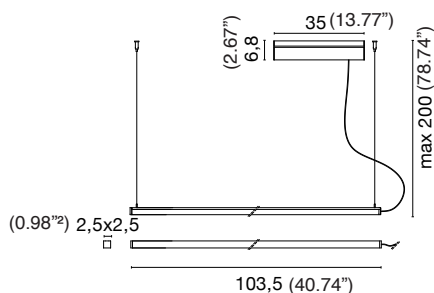

## MODULAR SUSPENSION

TYPE:

PROJECT NAME:

**L671560** 1,5 kg

**.01** White

**/W** LED 15W 2000lm 4000K CRI>90

**/WW** LED 15W 1900lm 3000K CRI>90

**/XW** LED 15W 1780lm 2700K CRI>90

Installation note: comes with 4.5" square backplate to cover junction box

### CUSTOM SIZES - Available lengths on request.

	cm.	watt	2700K (XW)	lm	3000K (WW)	lm	4000K (W)	lm
**	103,5	15W	<b>1560.01/XW</b>	1780	<b>1560.01/WW</b>	1900	<b>1560.01/W</b>	2000
	123,5	18W	A1560.01/120/XW	2136	A1560.01/120/WW	2280	A1560.01/120/W	2400
	143,5	21W	A1560.01/140/XW	2492	A1560.01/140/WW	2660	A1560.01/140/W	2800
	163,5	24W	A1560.01/160/XW	2848	A1560.01/160/WW	3040	A1560.01/160/W	3200
	183,5	27W	A1560.01/180/XW	3204	A1560.01/180/WW	3420	A1560.01/180/W	3600
	203,5	30W	A1560.01/200/XW	3560	A1560.01/200/WW	3800	A1560.01/200/W	4000
	223,5	33W	A1560.01/220/XW	3916	A1560.01/220/WW	4180	A1560.01/220/W	4400
	243,5	36W	A1560.01/240/XW	4272	A1560.01/240/WW	4560	A1560.01/240/W	4800
	263,5	39W	A1560.01/260/XW	4628	A1560.01/260/WW	4940	A1560.01/260/W	5200
	283,5	42W	A1560.01/280/XW	4984	A1560.01/280/WW	5320	A1560.01/280/W	5600
	303,5	45W	A1560.01/300/XW	5340	A1560.01/300/WW	5700	A1560.01/300/W	6000

\*\* Standard catalogue item 1 cm = 0.3937 inches

SPECIFICATION SHEET