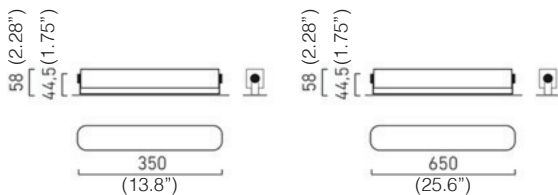

FLIP™

WALL MOUNT - ADA COMPLIANT

TYPE:

PROJECT NAME:

WALL MOUNTED

The remarkable design of the wall mounted luminaire Flip will capture the on-looker's attention. The moving element provides enormous arrangement possibilities as well as great flexibility in directing reflected light to create interior moods. The replaceable panel can come in a colour different than the light fitting body.

Complementary lighting. It will work perfectly at establishments such as clubs, galleries, and hotels, but also as lighting for the office and home.

Installation Note:
Fixture includes 4" x 4" square backplate