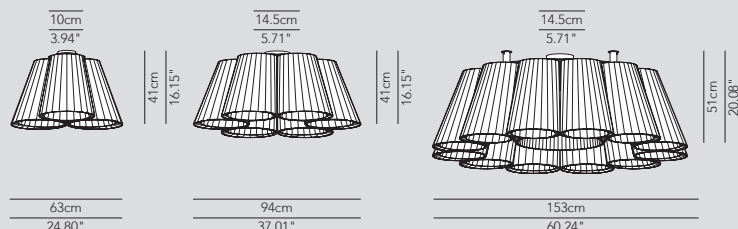

TECHNICALS

FINISHES

plissé

plissé ribbon

* on demand