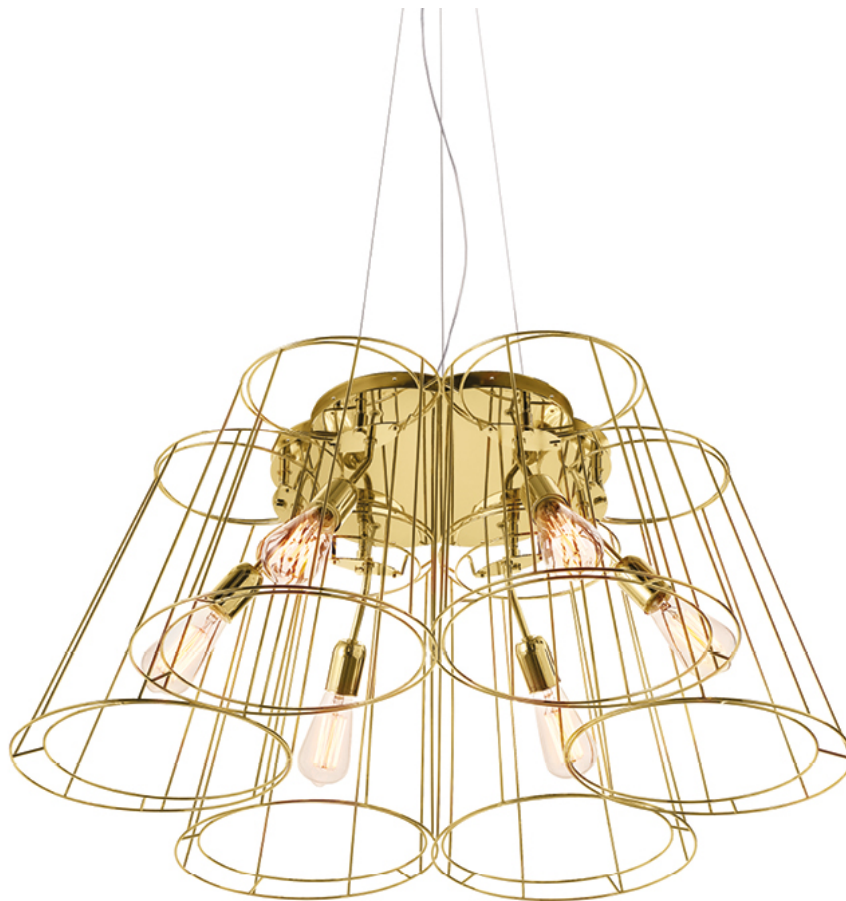

FLORINDA DESNUDA™ TYPE:

SUSPENSION

PROJECT NAME:

Finish

Colors:

White

Black

Chrome

Copper

Brass

Metal structure

IP20

SPECIFICATION SHEET

Single pendant lamp

Florinda 1 canopy detail

Florinda 3 canopy detail

Florinda 12 canopy detail

* cable on measure

Luminart®

WWW.LUMINARTLIGHTING.COM

Last updated: 02/11/25

FLORINDA DESNUDA™ TYPE:

SUSPENSION

PROJECT NAME:

Florinda Desnuda 1 - Pendant lamp	Ø 31 x 38 cm 1,5 Kg	lamp type 1xE26 LED 70W	L82FLDESO001G01
Florinda Desnuda 3 - Pendant lamp	Ø 63 x 38 cm 5 Kg	lamp type 3xE26 LED 70W	L82FLDESO003G01
Florinda Desnuda 6 - Pendant lamp	Ø 94 x 38 cm 8 Kg	lamp type 6xE26 LED 70W	L82FLDESO006G01
Florinda Desnuda 12 - Pendant lamp	Ø 153 x 43 cm 27 Kg	lamp type 12xE26 LED 70W	L82FLDESO012G01