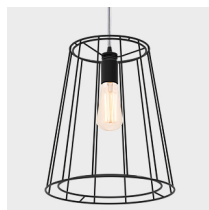

FLORINDA DESNUDA™ TYPE:

SUSPENSION

PROJECT NAME:

Finish

Colors:

White

Black

Chrome

Copper

Brass

Metal structure

IP20

SPECIFICATION SHEET

Single pendant lamp

Florinda 1 canopy detail

Florinda 3 canopy detail

Florinda 12 canopy detail

* cable on measure

Luminart®

WWW.LUMINARTLIGHTING.COM

Last updated: 02/11/25

FLORINDA DESNUDA™ TYPE:

SUSPENSION

PROJECT NAME:

Florinda Desnuda 1 - Pendant lamp	Ø 31 x 38 cm 1,5 Kg	lamp type 1xE26 LED 70W	L82FLDESO001G01
Florinda Desnuda 3 - Pendant lamp	Ø 63 x 38 cm 5 Kg	lamp type 3xE26 LED 70W	L82FLDESO003G01
Florinda Desnuda 6 - Pendant lamp	Ø 94 x 38 cm 8 Kg	lamp type 6xE26 LED 70W	L82FLDESO006G01
Florinda Desnuda 12 - Pendant lamp	Ø 153 x 43 cm 27 Kg	lamp type 12xE26 LED 70W	L82FLDESO012G01