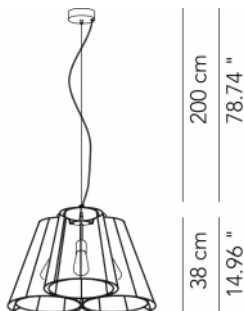

Copper

Brass

Metal structure

IP20

SPECIFICATION SHEET

Single pendant lamp

Florinda 1 canopy detail

Florinda 3 canopy detail

Florinda Desnuda 1 - Pendant lamp	Ø 31 x 38 cm 1,5 Kg	lamp type 1xE26 LED 70W	L82FLDESO001G01
Florinda Desnuda 3 - Pendant lamp	Ø 63 x 38 cm 5 Kg	lamp type 3xE26 LED 70W	L82FLDESO003G01
Florinda Desnuda 6 - Pendant lamp	Ø 94 x 38 cm 8 Kg	lamp type 6xE26 LED 70W	L82FLDESO006G01
Florinda Desnuda 12 - Pendant lamp	Ø 153 x 43 cm 27 Kg	lamp type 12xE26 LED 70W	L82FLDESO012G01

ORDERING INFO

Model (Order Code)

Finish

Voltage

Dimming

120V

LTE (Leading/Trailing Edge Dim)

Fixture comes with a 4" backplate that mounts to a standard junction box.

FLORINDA
DESNUDA 1

31cm
12.20"

FLORINDA
DESNUDA 3

63cm
24.80"

FLORINDA
DESNUDA 6

94cm
37.01"

FLORINDA
DESNUDA 12

153cm
60.24"