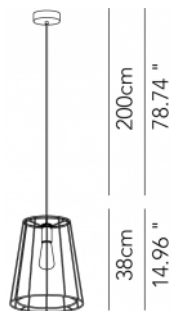

Copper

Brass

Metal structure

IP20

SPECIFICATION SHEET

Single pendant lamp

Florinda 1 canopy detail

Florinda 3 canopy detail

Florinda Desnuda 1 - Pendant lamp	Ø 31 x 38 cm 1,5 Kg	lamp type 1xE26 LED 70W	L82FLDESO001G01
Florinda Desnuda 3 - Pendant lamp	Ø 63 x 38 cm 5 Kg	lamp type 3xE26 LED 70W	L82FLDESO003G01
Florinda Desnuda 6 - Pendant lamp	Ø 94 x 38 cm 8 Kg	lamp type 6xE26 LED 70W	L82FLDESO006G01
Florinda Desnuda 12 - Pendant lamp	Ø 153 x 43 cm 27 Kg	lamp type 12xE26 LED 70W	L82FLDESO012G01

ORDERING INFO

Model (Order Code)

Finish

Voltage

Dimming

120V

LTE (Leading/Trailing Edge Dim)

Fixture comes with a 4" backplate that mounts to a standard junction box.

FLORINDA
DESNUDA 1

31cm
12.20"

FLORINDA
DESNUDA 3

63cm
24.80"

FLORINDA
DESNUDA 6

94cm
37.01"

FLORINDA
DESNUDA 12

153cm
60.24"