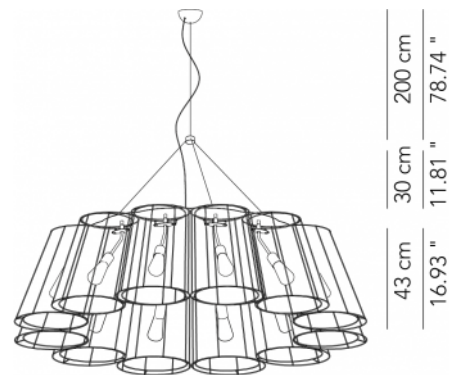

# FLORINDA DESNUDA™ TYPE:

SUSPENSION

PROJECT NAME:

<b>Florinda Desnuda 1 - Pendant lamp</b>	Ø 31 x 38 cm 1,5 Kg	lamp type 1xE26 LED 15W	L82FLDES0001G01
<b>Florinda Desnuda 3 - Pendant lamp</b>	Ø 63 x 38 cm 5 Kg	lamp type 3xE26 LED 15W	L82FLDES0003G01
<b>Florinda Desnuda 6 - Pendant lamp</b>	Ø 94 x 38 cm 8 Kg	lamp type 6xE26 LED 15W	L82FLDES0006G01
<b>Florinda Desnuda 12 - Pendant lamp</b>	Ø 153 x 43 cm 27 Kg	lamp type 12xE26 LED 15W	L82FLDES0012G01

## ORDERING INFO

Model (Order Code)

Finish

Voltage

Dimming

120V

LTE (Leading/Trailing Edge Dim)

Fixture comes with a 4" backplate that mounts to a standard junction box.

31cm  
12.20"

63cm  
24.80"

94cm  
37.01"

153cm  
60.24"

SPECIFICATION SHEET

**Luminart®**

WWW.LUMINARTLIGHTING.COM