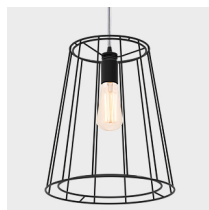

# FLORINDA DESNUDA™ TYPE:

SUSPENSION

PROJECT NAME:

## Finish

Colors:

White

Black

Chrome

Copper

Brass

Metal structure

IP20

SPECIFICATION SHEET

Single pendant lamp

Florinda 1 canopy detail

Florinda 3 canopy detail

Florinda 6 canopy detail

Florinda 12 canopy detail

\* cable on measure

# FLORINDA DESNUDA™ TYPE:

SUSPENSION

PROJECT NAME:

<b>Florinda Desnuda 1 - Pendant lamp</b>	Ø 31 x 38 cm 1,5 Kg	lamp type 1xE26 LED 15W	L82FLDES0001G01
<b>Florinda Desnuda 3 - Pendant lamp</b>	Ø 63 x 38 cm 5 Kg	lamp type 3xE26 LED 15W	L82FLDES0003G01
<b>Florinda Desnuda 6 - Pendant lamp</b>	Ø 94 x 38 cm 8 Kg	lamp type 6xE26 LED 15W	L82FLDES0006G01
<b>Florinda Desnuda 12 - Pendant lamp</b>	Ø 153 x 43 cm 27 Kg	lamp type 12xE26 LED 15W	L82FLDES0012G01