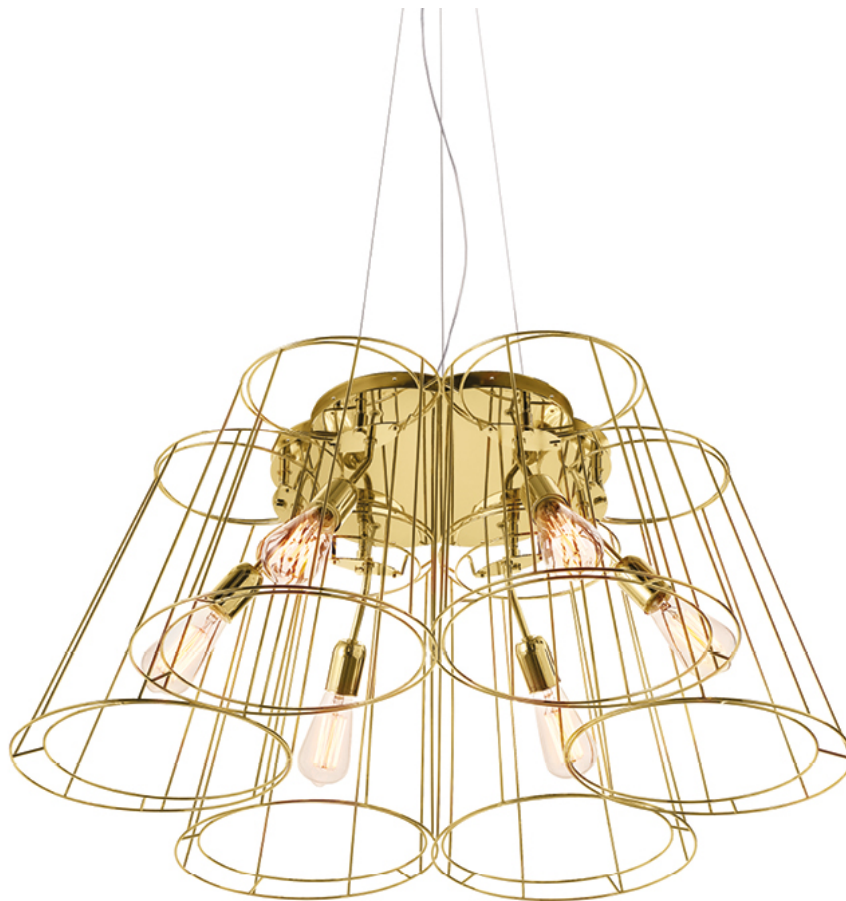

# FLORINDA DESNUDA™ TYPE:

SUSPENSION

PROJECT NAME:

## Finish

Colors:

White

Black

Chrome

Copper

Brass

Metal structure

IP20

SPECIFICATION SHEET

Single pendant lamp

Florinda 1 canopy detail

Florinda 3 canopy detail

Florinda 6 canopy detail

Florinda 12 canopy detail

\* cable on measure

# FLORINDA DESNUDA™ TYPE:

SUSPENSION

PROJECT NAME:

<b>Florinda Desnuda 1 - Pendant lamp</b>	Ø 31 x 38 cm 1,5 Kg	lamp type 1xE26 LED 15W	L82FLDES0001G01
<b>Florinda Desnuda 3 - Pendant lamp</b>	Ø 63 x 38 cm 5 Kg	lamp type 3xE26 LED 15W	L82FLDES0003G01
<b>Florinda Desnuda 6 - Pendant lamp</b>	Ø 94 x 38 cm 8 Kg	lamp type 6xE26 LED 15W	L82FLDES0006G01
<b>Florinda Desnuda 12 - Pendant lamp</b>	Ø 153 x 43 cm 27 Kg	lamp type 12xE26 LED 15W	L82FLDES0012G01