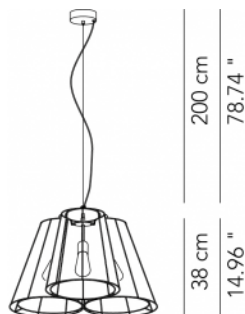

# FLORINDA DESNUDA™ TYPE:

SUSPENSION

PROJECT NAME:

<b>Florinda Desnuda 1 - Pendant lamp</b>	Ø 31 x 38 cm 1,5 Kg	lamp type 1xE26 LED 15W	L82FLDES0001G01
<b>Florinda Desnuda 3 - Pendant lamp</b>	Ø 63 x 38 cm 5 Kg	lamp type 3xE26 LED 15W	L82FLDES0003G01
<b>Florinda Desnuda 6 - Pendant lamp</b>	Ø 94 x 38 cm 8 Kg	lamp type 6xE26 LED 15W	L82FLDES0006G01
<b>Florinda Desnuda 12 - Pendant lamp</b>	Ø 153 x 43 cm 27 Kg	lamp type 12xE26 LED 15W	L82FLDES0012G01

## ORDERING INFO

Model (Order Code)

Finish

Voltage

Dimming

120V

LTE (Leading/Trailing Edge Dim)

Fixture comes with a 4" backplate that mounts to a standard junction box.

31cm  
12.20"

63cm  
24.80"

94cm  
37.01"

153cm  
60.24"

SPECIFICATION SHEET

**Luminart®**

WWW.LUMINARTLIGHTING.COM