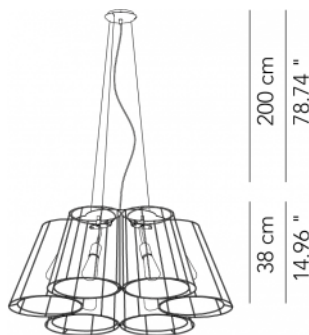

IP20

SPECIFICATION SHEET

Single pendant lamp

Florinda 1 canopy detail

Florinda 3 canopy detail

Florinda 6 canopy detail

Florinda 12 canopy detail

\* cable on measure

# FLORINDA DESNUDA™ TYPE:

SUSPENSION

PROJECT NAME:

<b>Florinda Desnuda 1 - Pendant lamp</b>	Ø 31 x 38 cm 1,5 Kg	lamp type 1xE26 LED 15W	L82FLDES0001G01
<b>Florinda Desnuda 3 - Pendant lamp</b>	Ø 63 x 38 cm 5 Kg	lamp type 3xE26 LED 15W	L82FLDES0003G01
<b>Florinda Desnuda 6 - Pendant lamp</b>	Ø 94 x 38 cm 8 Kg	lamp type 6xE26 LED 15W	L82FLDES0006G01
<b>Florinda Desnuda 12 - Pendant lamp</b>	Ø 153 x 43 cm 27 Kg	lamp type 12xE26 LED 15W	L82FLDES0012G01

## ORDERING INFO

Model (Order Code)

Finish

Voltage

Dimming

120V

LTE (Leading/Trailing Edge Dim)

Fixture comes with a 4" backplate that mounts to a standard junction box.

31cm  
12.20"

63cm  
24.80"

94cm  
37.01"

153cm  
60.24"

SPECIFICATION SHEET

**Luminart®**

WWW.LUMINARTLIGHTING.COM