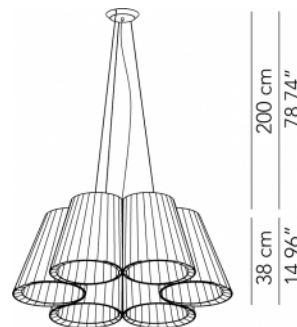

Fabric lampshade,
metal structure

IP20

SPECIFICATION SHEET

Single pendant
lamp

Florinda 6 view
from below

Florinda 1-3
canopy detail

Florinda 3 canopy
detail

Florinda 6-12
canopy detail

* on demand

Luminart®

WWW.LUMINARTLIGHTING.COM
Last updated: 02/11/25

FLORINDA™

SUSPENSION

TYPE:

PROJECT NAME:

Florinda 1 - Pendant lamp	Ø 31 x 38 cm 2 Kg	lamp type 1xE26 LED 70W	L82FLOESO001P01
Florinda 3 - Pendant lamp	Ø 63 x 38 cm 7 Kg	lamp type 3xE26 LED 70W	L82FLOESO003P01
Florinda 6 - Pendant lamp	Ø 94 x 38 cm 10 Kg	lamp type 6xE26 LED 70W + 1xE12 LED 42W	L82FLOESO006P01
Florinda 12 - Pendant lamp	Ø 153 x 43 cm 35 Kg	lamp type 12xE26 LED 70W + 3xE12 LED 42W	L82FLOESO012P02

FLORINDA 1

31 cm
12.20"

FLORINDA 3

63 cm
24.80"

FLORINDA 6

94 cm
37.01"

FLORINDA 12

153 cm
60.24"