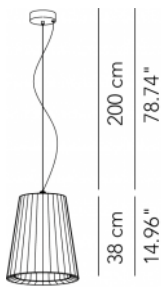

* on demand

Luminart®

WWW.LUMINARTLIGHTING.COM
Last updated: 02/11/25

FLORINDA™

SUSPENSION

TYPE:

PROJECT NAME:

Florinda 1 - Pendant lamp	Ø 31 x 38 cm 2 Kg	lamp type 1xE26 LED 70W	L82FLOESO001P01
Florinda 3 - Pendant lamp	Ø 63 x 38 cm 7 Kg	lamp type 3xE26 LED 70W	L82FLOESO003P01
Florinda 6 - Pendant lamp	Ø 94 x 38 cm 10 Kg	lamp type 6xE26 LED 70W + 1xE12 LED 42W	L82FLOESO006P01
Florinda 12 - Pendant lamp	Ø 153 x 43 cm 35 Kg	lamp type 12xE26 LED 70W + 3xE12 LED 42W	L82FLOESO012P02

ORDERING INFO

Model (Order Code)

Finish

Voltage

Dimming

120V

LTE (Leading/Trailing Edge Dim)

Fixture comes with a 4" backplate that mounts to a standard junction box.

FLORINDA 1

31 cm
12.20"

FLORINDA 3

63 cm
24.80"

FLORINDA 6

94 cm
37.01"

FLORINDA 12

153 cm
60.24"