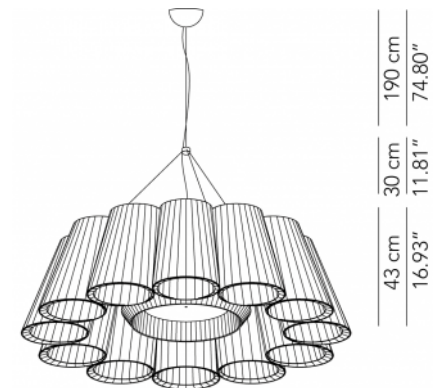

Fabric lampshade,
metal structure

IP20

SPECIFICATION SHEET

Single pendant
lamp

Florinda 6 view
from below

Florinda 1-3
canopy detail

Florinda 3 canopy
detail

Florinda 6-12
canopy detail

* on demand

Luminart®

WWW.LUMINARTLIGHTING.COM
Last updated: 02/11/25

FLORINDA™

SUSPENSION

TYPE:

PROJECT NAME:

Florinda 1 - Pendant lamp	Ø 31 x 38 cm 2 Kg	lamp type 1xE26 LED 70W	L82FLOESO001P01
Florinda 3 - Pendant lamp	Ø 63 x 38 cm 7 Kg	lamp type 3xE26 LED 70W	L82FLOESO003P01
Florinda 6 - Pendant lamp	Ø 94 x 38 cm 10 Kg	lamp type 6xE26 LED 70W + 1xE12 LED 42W	L82FLOESO006P01
Florinda 12 - Pendant lamp	Ø 153 x 43 cm 35 Kg	lamp type 12xE26 LED 70W + 3xE12 LED 42W	L82FLOESO012P02

FLORINDA 1

31 cm
12.20"

FLORINDA 3

63 cm
24.80"

FLORINDA 6

94 cm
37.01"

FLORINDA 12

153 cm
60.24"