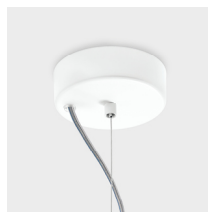

FLORINDA™

SUSPENSION

TYPE:

PROJECT NAME:

Finish

Fabric diffusers:

Pleated

Pleated ribbon

Fabric lampshade,
metal structure

IP20

SPECIFICATION SHEET

Single pendant
lamp

Florinda 6 view
from below

Florinda 1-3
canopy detail

Florinda 3 canopy
detail

Florinda 6-12
canopy detail

* on demand

Luminart®

WWW.LUMINARTLIGHTING.COM
Last updated: 02/11/25

FLORINDA™

SUSPENSION

TYPE:

PROJECT NAME:

Florinda 1 - Pendant lamp	Ø 31 x 38 cm 2 Kg	lamp type 1xE26 LED 70W	L82FLOESO001P01
Florinda 3 - Pendant lamp	Ø 63 x 38 cm 7 Kg	lamp type 3xE26 LED 70W	L82FLOESO003P01
Florinda 6 - Pendant lamp	Ø 94 x 38 cm 10 Kg	lamp type 6xE26 LED 70W + 1xE12 LED 42W	L82FLOESO006P01
Florinda 12 - Pendant lamp	Ø 153 x 43 cm 35 Kg	lamp type 12xE26 LED 70W + 3xE12 LED 42W	L82FLOESO012P02

ORDERING INFO

Model (Order Code)

Finish

Voltage

Dimming

120V

LTE (Leading/Trailing Edge Dim)

Fixture comes with a 4" backplate that mounts to a standard junction box.