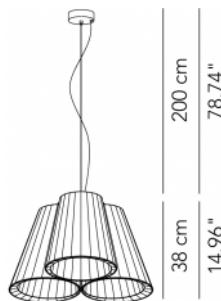

* on demand

Luminart®

WWW.LUMINARTLIGHTING.COM
Last updated: 02/11/25

FLORINDA™

SUSPENSION

TYPE:

PROJECT NAME:

Florinda 1 - Pendant lamp	Ø 31 x 38 cm 2 Kg	lamp type 1xE26 LED 70W	L82FLOESO001P01
Florinda 3 - Pendant lamp	Ø 63 x 38 cm 7 Kg	lamp type 3xE26 LED 70W	L82FLOESO003P01
Florinda 6 - Pendant lamp	Ø 94 x 38 cm 10 Kg	lamp type 6xE26 LED 70W + 1xE12 LED 42W	L82FLOESO006P01
Florinda 12 - Pendant lamp	Ø 153 x 43 cm 35 Kg	lamp type 12xE26 LED 70W + 3xE12 LED 42W	L82FLOESO012P02

ORDERING INFO

Model (Order Code)

Finish

Voltage

Dimming

120V

LTE (Leading/Trailing Edge Dim)

Fixture comes with a 4" backplate that mounts to a standard junction box.

FLORINDA 1

31 cm
12.20"

FLORINDA 3

63 cm
24.80"

FLORINDA 6

94 cm
37.01"

FLORINDA 12

153 cm
60.24"