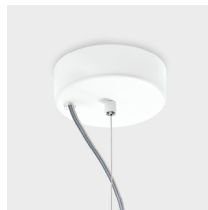

# FLORINDA™

SUSPENSION

TYPE:

PROJECT NAME:

Finish

Fabric diffusers:

Pleated

Pleated ribbon

Fabric lampshade,  
metal structure

IP20

SPECIFICATION SHEET

Single pendant lamp

Florinda 6 view from below

Florinda 1-3 canopy detail

Florinda 3 canopy detail

Florinda 6-12 canopy detail