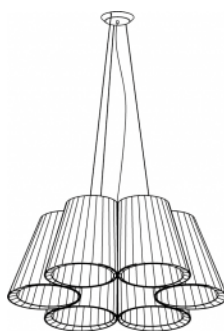

Fabric lampshade,  
metal structure

IP20

SPECIFICATION SHEET

Single pendant lamp

Florinda 6 view from below

Florinda 1-3 canopy detail

Florinda 3 canopy detail

Florinda 6-12 canopy detail

## SUSPENSION

**TYPE:**

**PROJECT NAME:**

<b>Florinda 1 - Pendant lamp</b>	Ø 31 x 38 cm 2 Kg	lamp type 1xE26 LED 15W	L82FLOESO001P01
<b>Florinda 3 - Pendant lamp</b>	Ø 63 x 38 cm 7 Kg	lamp type 3xE26 LED 15W	L82FLOESO003P01
<b>Florinda 6 - Pendant lamp</b>	Ø 94 x 38 cm 10 Kg	lamp type 6xE26 LED 15W + 1xE12 LED 4W	L82FLOESO006P01
<b>Florinda 12 - Pendant lamp</b>	Ø 153 x 43 cm 35 Kg	lamp type 15xE26 LED 15W	L82FLOESO012P02

### ORDERING INFO

Model (Order Code)

Finish

Voltage

Dimming

120V

LTE (Leading/Trailing Edge Dim)

Fixture comes with a 4" backplate that mounts to a standard junction box.

38 cm  
14.96"  
200 cm  
78.74"

38 cm  
14.96"  
200 cm  
78.74"

38 cm  
14.96"  
200 cm  
78.74"

43 cm  
16.93"  
30 cm  
11.81"  
190 cm  
74.80"

31 cm  
12.20"

63 cm  
24.80"

94 cm  
37.01"

153 cm  
60.24"