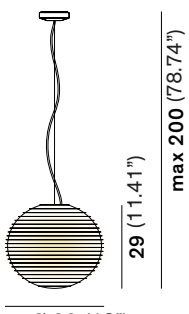

# FLOW GLASS™

SUSPENSION

TYPE:

PROJECT NAME:

Ø 11 (4.33")

Ø 43 (16.92")

Flow Glass L16H1

Ø 11 (4.33")

Ø 33 (13")

Flow Glass L16H2

Composition example with optional ø50 (ø19.65") canopy. Maximum 6 lights. Order code: R1.

Light source:  
E26 LED max watt 15W  
1600 Lumens

Finish

SPECIFICATION SHEET

## ORDERING INFO

Model (Order Code)

Finish

Voltage

Dimming

120V

LTE (Leading/Trailing Edge Dim)

Fixture comes with a 4" backplate that mounts to a standard junction box.