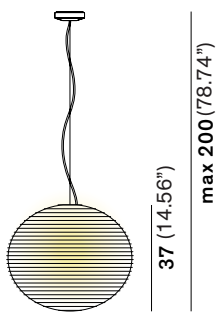

# FLOW GLASS™

SUSPENSION

TYPE:

PROJECT NAME:

Ø 11 (4.33")

Ø 43 (16.92")

Flow Glass L16H1

Ø 11 (4.33")

Ø 33 (13")

Flow Glass L16H2

Composition example with optional ø50 (ø19.65") canopy. Maximum 6 lights. Order code: R1.

Light source:  
E26 LED max watt 15W  
1600 Lumens

Finish

SPECIFICATION SHEET

## ORDERING INFO

Model (Order Code)

Finish

Voltage

Dimming

120V

LTE (Leading/Trailing Edge Dim)

Fixture comes with a 4" backplate that mounts to a standard junction box.